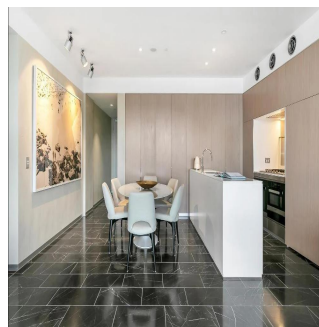

Penthouse

Furnished Luxury Waterfront Apartment

Südafrika, Gauteng, Midrand, Barangaroo Avenue, 15, 2000,

MONATLICHER MIETPREIS

\$ 8.80

qm 4 Zimmer 2 Schlafzimmer 2 Badezimmer

2 Etagen 2 qm Grundstücksfläche 2 Autostellplätze

Kate Sommerville

Torch Property Management

Millers Point, Australia - Ortszeit

+61 403 051 115

Located in the crown jewel of the Barangaroo foreshore, Cloud redefines the concept of wharf side luxury with an exhilarating blend of natural splendour and breathtaking architecture. Take your front row seat to the Harbour action and enjoy life in Sydney's hottest new waterfront precinct. Key Points - - Architectural masterwork by PTW architect Andrew Andersons - Interiors by Smart Design Studio inspired by Danish design - Floor to ceiling glass frames the unobstructed harbour vista - Carefully selected, brand new, designer furniture throughout - Luxury custom designed high-end fixtures and finishes - Dream Miele kitchen, marble floors, bespoke walls and cabinetry - Fluid in/outdoor living, signature cloud like movable shutter system - Large bedrooms with water views, marble mosaic tiled bathrooms - One secure car space, 24 hour concierge, ducted air conditioning - The Streets' dining, shopping and health spas at the door - The edge of the CBD, walk to Circular Quay, Wynyard and The Rocks