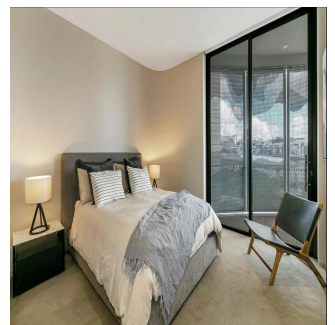

Penthouse

Furnished Luxury Waterfront Apartment

Südafrika, Gauteng, Midrand, Barangaroo Avenue, 15, 2000,

MONATLICHER MIETPREIS

USD 8.80

🏠 4 qm 🛏️ 4 Zimmer 🛏️ 2 Schlafzimmer 🚿 2 Badezimmer

🏢 2 Etagen 📐 2 qm Grundstücksfläche 🚗 2 Autostellplätze

Kate Sommerville

Torch Property Management

Millers Point, Australia - Ortszeit

☎️ +61 403 051 115

Located in the crown jewel of the Barangaroo foreshore, Cloud redefines the concept of wharf side luxury with an exhilarating blend of natural splendour and breathtaking architecture. Take your front row seat to the Harbour action and enjoy life in Sydney's hottest new waterfront precinct. Key Points - - Architectural masterwork by PTW architect Andrew Andersons - Interiors by Smart Design Studio inspired by Danish design - Floor to ceiling glass frames the unobstructed harbour vista - Carefully selected, brand new, designer furniture throughout - Luxury custom designed high-end fixtures and finishes - Dream Miele kitchen, marble floors, bespoke walls and cabinetry - Fluid in/outdoor living, signature cloud like movable shutter system - Large bedrooms with water views, marble mosaic tiled bathrooms - One secure car space, 24 hour concierge, ducted air conditioning - The Streets' dining, shopping and health spas at the door - The edge of the CBD, walk to Circular Quay, Wynyard and The Rocks