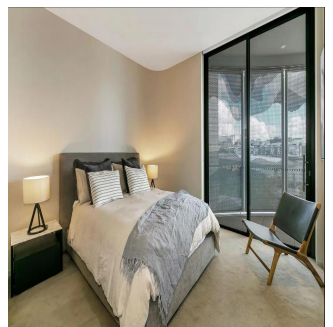

Penthouse

Furnished Luxury Waterfront Apartment

Südafrika, Gauteng, Midrand, Barangaroo Avenue, 15, 2000,

MONATLICHER MIETPREIS

\$ 8.80

qm 4 Zimmer 2 Schlafzimmer 2 Badezimmer

2 Etagen 2 qm Grundstücksfläche 2 Autostellplätze

Kate Sommerville

Torch Property Management

Millers Point, Australia - Ortszeit

+61 403 051 115

Located in the crown jewel of the Barangaroo foreshore, Cloud redefines the concept of wharf side luxury with an exhilarating blend of natural splendour and breathtaking architecture. Take your front row seat to the Harbour action and enjoy life in Sydney's hottest new waterfront precinct. Key Points - - Architectural masterwork by PTW architect Andrew Andersons - Interiors by Smart Design Studio inspired by Danish design - Floor to ceiling glass frames the unobstructed harbour vista - Carefully selected, brand new, designer furniture throughout - Luxury custom designed high-end fixtures and finishes - Dream Miele kitchen, marble floors, bespoke walls and cabinetry - Fluid in/outdoor living, signature cloud like movable shutter system - Large bedrooms with water views, marble mosaic tiled bathrooms - One secure car space, 24 hour concierge, ducted air conditioning - The Streets' dining, shopping and health spas at the door - The edge of the CBD, walk to Circular Quay, Wynyard and The Rocks