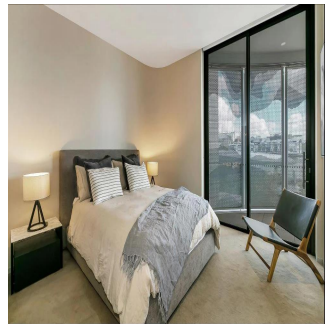

Penthouse

Furnished Luxury Waterfront Apartment

Südafrika, Gauteng, Midrand, Barangaroo Avenue, 15, 2000,

MONATLICHER MIETPREIS

USD 8.80

- qm
- 4 Zimmer
- 2 Schlafzimmer
- 2 Badezimmer
- 2 Etagen
- 2 qm Grundstücksfläche
- 2 Autostellplätze

Kate Sommerville
Torch Property Management
Millers Point, Australia - Ortszeit

+61 403 051 115

Located in the crown jewel of the Barangaroo foreshore, Cloud redefines the concept of wharf side luxury with an exhilarating blend of natural splendour and breathtaking architecture. Take your front row seat to the Harbour action and enjoy life in Sydney's hottest new waterfront precinct. Key Points - - Architectural masterwork by PTW architect Andrew Andersons - Interiors by Smart Design Studio inspired by Danish design - Floor to ceiling glass frames the unobstructed harbour vista - Carefully selected, brand new, designer furniture throughout - Luxury custom designed high-end fixtures and finishes - Dream Miele kitchen, marble floors, bespoke walls and cabinetry - Fluid in/outdoor living, signature cloud like movable shutter system - Large bedrooms with water views, marble mosaic tiled bathrooms - One secure car space, 24 hour concierge, ducted air conditioning - The Streets' dining, shopping and health spas at the door - The edge of the CBD, walk to Circular Quay, Wynyard and The Rocks