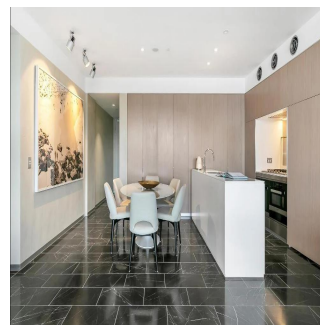

Penthouse

Furnished Luxury Waterfront Apartment

Südafrika, Gauteng, Midrand, Barangaroo Avenue, 15, 2000,

MONATLICHER MIETPREIS

USD 8.80

🏠 4 qm 🛏️ 4 Zimmer 🛏️ 2 Schlafzimmer 🚿 2 Badezimmer

🏢 2 Etagen 📐 2 qm Grundstücksfläche 🚗 2 Autostellplätze

Kate Sommerville

Torch Property Management

Millers Point, Australia - Ortszeit

☎️ +61 403 051 115

Located in the crown jewel of the Barangaroo foreshore, Cloud redefines the concept of wharf side luxury with an exhilarating blend of natural splendour and breathtaking architecture. Take your front row seat to the Harbour action and enjoy life in Sydney's hottest new waterfront precinct. Key Points - - Architectural masterwork by PTW architect Andrew Andersons - Interiors by Smart Design Studio inspired by Danish design - Floor to ceiling glass frames the unobstructed harbour vista - Carefully selected, brand new, designer furniture throughout - Luxury custom designed high-end fixtures and finishes - Dream Miele kitchen, marble floors, bespoke walls and cabinetry - Fluid in/outdoor living, signature cloud like movable shutter system - Large bedrooms with water views, marble mosaic tiled bathrooms - One secure car space, 24 hour concierge, ducted air conditioning - The Streets' dining, shopping and health spas at the door - The edge of the CBD, walk to Circular Quay, Wynyard and The Rocks