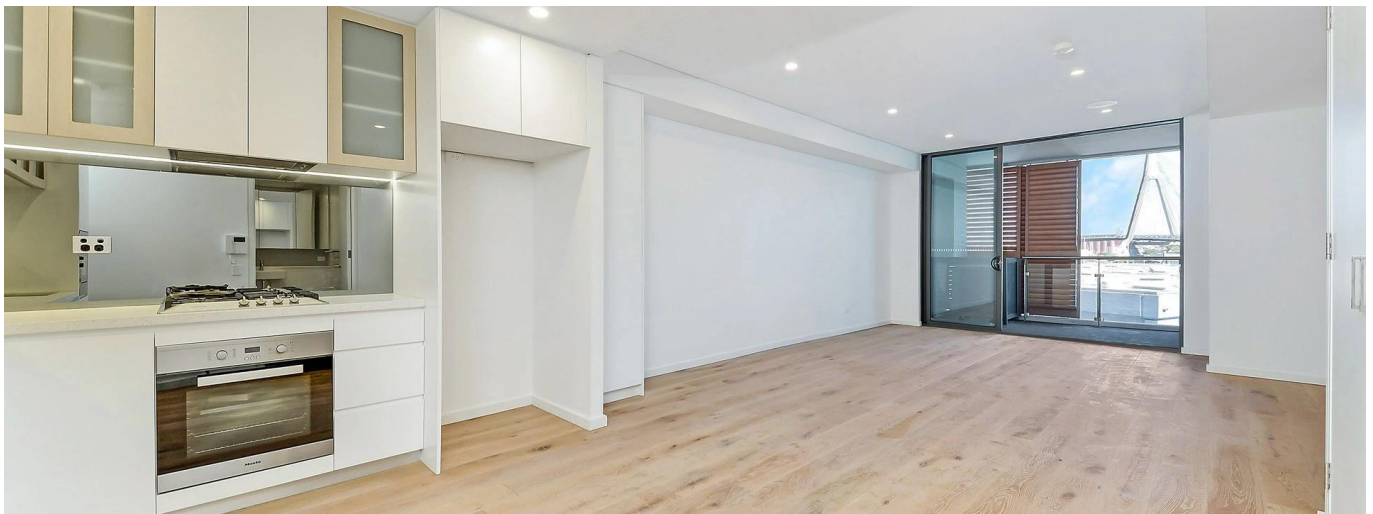

Jay Lee

Pw Realty

Sydney, Australia - Ortszeit

+61 450 048 978

Created by the awarding winning JPRA Turner team and build by Duffy Kennedy Constructions, this brand new 2 Bedroom apartment at 'PIER 99' features cutting edge design. Fresh, contemporary and sophisticated, impressive style and unparalleled architectural excellence, this 2 bedroom embrace's style and encompasses the vibrant Sydney lifestyle on offer. Property features: - Stunning views to Blackwattle Bay & Anzac Bridge - Kitchens feature Miele appliances and Parisitapware whilst intricately patterned mosaic feature walls in the bathrooms round out the stunning finishes - Secure underground parking - Internal laundry - Luxury bedrooms with built-in robes - Abundant lock storage space Location: - In the heart of Sydney's entertainment and lifestyle precinct - Short walk to Darling Harbour and 1 minute to light rail station - Wentworth Park and Sydney Fish markets on doorstep The apartment mirrors everything that's best in urban lifestyle. In a place where you can be in the city in minutes.It offers the ultimate convenient lifestyle. Make the most of the city, Darling Harbour, parkland, major shopping centres and restaurants all within a short stroll. FEATURES Air Conditioning, Built-In Wardrobes, Close to Transport, Close to Shops, Alarm System, Close to Schools, Security Access, Car Parking - Basement Security System

Verf?gbar Von: 12.07.2019

Etage: 4 Etagen: 4 Baujahr: 2017 Pkw-Stellpl?tze: 4 Baujahr: 2017 Typ: B?ro

Ausstattung

ID

Eigenschaft ID

Ausseneinrichtung