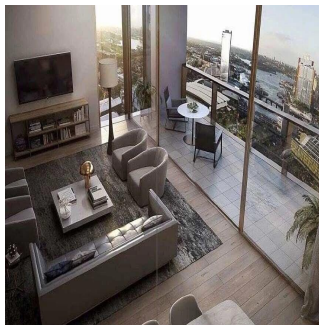

# Luxury 1 Bedroom Designer Apartment Enjoys Unparalleled Views Of Water

Ukraine, Kyiv, Kyiv, Harbour St, , 2000,

- 70 qm
- 2 Zimmer
- 1 Schlafzimmer
- 1 Badezimmer
- 1 Etagen
- 1 qm Grundstücksfläche
- 1 Autostellplätze

Jay Lee

Pw Realty

Sydney, Australia - Ortszeit

+61 450 048 978

NE1 is Lend Lease's latest release within Darling Square, a globally recognised new address at the heart of Sydney. It brings together sensational Sydney views with unrivalled city convenience to offer residents a world-class lifestyle and luxurious home. Targeting 5 Star Green Star as built rating Property features: - Off plan resale 1Bedroom+1study - Total living area 61 sqm with external 9sqm - Estimated settlement date Mid 2019. - Fantastic Harbour view , north-facing. - Magnificent Water View Darling North Apartment Lifestyle and benefits: -Light rail at your doorstep with quick access to Sydney CBD, Central Station and Dulwich Hill -Easy walk to endless options of cafes, restaurants and bars -Footsteps away from shopping malls, local shops, universities and bus stops -Minutes stroll to Haymarket, Sydney CBD, Darling Harbour and Pyrmont. A unique opportunity to purchase within Sydney's most desirable and vibrant district with many attractions, seize the chance, and call Jenny 0416 847 500 today to know further details!