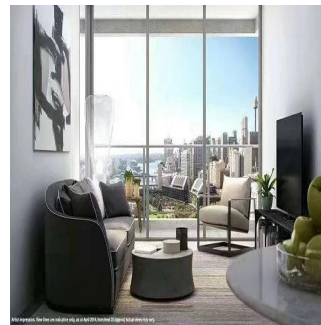

# Luxury 1 Bedroom Designer Apartment Enjoys Unparalleled Views Of Water

Ukraine, Kyiv, Kyiv, Harbour St, , 2000,

- 70 qm
- 2 Zimmer
- 1 Schlafzimmer
- 1 Badezimmer
- 1 Etagen
- 1 qm Grundstücksfläche
- 1 Autostellplätze

Jay Lee

Pw Realty

Sydney, Australia - Ortszeit

+61 450 048 978

NE1 is Lend Lease's latest release within Darling Square, a globally recognised new address at the heart of Sydney. It brings together sensational Sydney views with unrivalled city convenience to offer residents a world-class lifestyle and luxurious home. Targeting 5 Star Green Star as built rating Property features: - Off plan resale 1Bedroom+1study - Total living area 61 sqm with external 9sqm - Estimated settlement date Mid 2019. - Fantastic Harbour view , north-facing. - Magnificent Water View Darling North Apartment Lifestyle and benefits: -Light rail at your doorstep with quick access to Sydney CBD, Central Station and Dulwich Hill -Easy walk to endless options of cafes, restaurants and bars -Footsteps away from shopping malls, local shops, universities and bus stops -Minutes stroll to Haymarket, Sydney CBD, Darling Harbour and Pyrmont. A unique opportunity to purchase within Sydney's most desirable and vibrant district with many attractions, seize the chance, and call Jenny 0416 847 500 today to know further details!