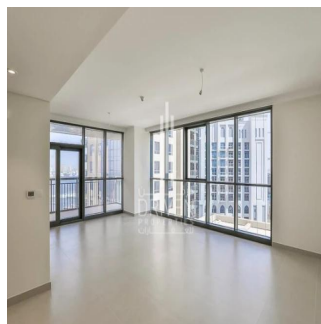

Penthouse

1 Bedroom Apartment For Sale In Dubai Creek Residence Tower 1 South Dubai Creek Harbour

????????, ???? , ???? , , , ,

VERKAUFSPREIS

\$ 1320000.00

807 qft 0 Zimmer 1 Schlafzimmer 2 Badezimmer

2 Etagen 2 qft Grundstücksfläche 2 Autostellplätze

Chris Pearson

Re/Max Address - Berea

Berea, South Africa - Ortszeit

27 31 313 1310

1 bedroom apartment located in Dubai Creek Residence, South Tower 1, Dubai Creek Harbour. Ready to move in. Spacious, bright and elegant interiors.