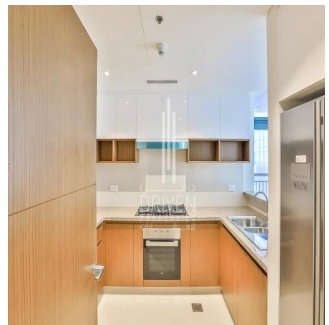

Penthouse

1 Bedroom Apartment For Sale In Dubai Creek Residence Tower 1 South Dubai Creek Harbour

????????, ???? , ????, , , ,

VERKAUFSPREIS

USD 1320000.00

🏠 807 qft   🏠 0 Zimmer   🛏️ 1 Schlafzimmer   🚿 2 Badezimmer

🏢 2 Etagen   💎 2 qft Grundstücksfläche   🅅 2 Autostellplätze

Chris Pearson
Re/Max Address - Berea
Berea, South Africa - Ortszeit

📞 27 31 313 1310

1 bedroom apartment located in Dubai Creek Residence, South Tower 1, Dubai Creek Harbour. Ready to move in. Spacious, bright and elegant interiors.

Verfügbar Von: 01.01.1970

Etage: 4   Etagen: 4   Baujahr: 2017   Pkw-Stellplätze: 4   Baujahr: 2017   Typ: Büro