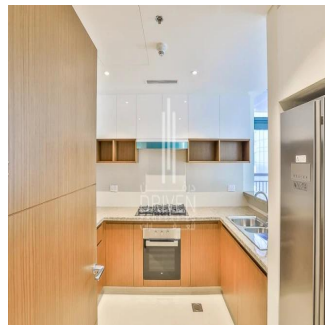

1 bedroom apartment located in Dubai Creek Residence, South Tower 1, Dubai Creek Harbour. Ready to move in. Spacious, bright and elegant interiors.

Verfügbar Von: 01.01.1970

Etage: 4   Etagen: 4   Baujahr: 2017   Pkw-Stellplätze: 4   Baujahr: 2017   Typ: Büro