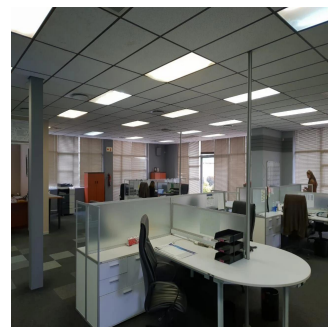

Dion Williams

Api Property Group

Sandton, South Africa - Ortszeit

☎️ +27 0795174743

MASSIVE PROPERTY TO LET / FOR SALE IN ELANDSFONETIN A grade facility available either to let at R48/sqm or can be purchased for R135 million excluding VAT. This incredible property has all the bells and whistles, perfect for a head quarters. The warehouse / factory measures 17,439sqm and the office component as well as the storage and ablution block is 7,246.90sqm. The building offers three phase electrical power supply and the pristine offices are fully air-conditioned. The property allows for fantastic access via two different roads and there is an excellent fire safety system in place i.e. fire extinguisher everywhere and easily accessible, fire escapes, well ventilated and a full sprinkler system installed. This premises is highly secure and is located only two minutes away from the highway and just 12 minutes away from OR Tambo International airport.