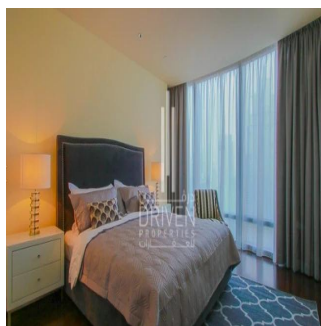

Penthouse

2 Bedroom Apartment Stunning View Burj Khalifa Tower

????????-????????????? ??????????, Gauteng, Sandton, Burj Khalifa Blvd, , ,

VERKAUFSPREIS

USD 5132500.00

- 2053 qft
- 0 Zimmer
- 2 Schlafzimmer
- 3 Badezimmer
- 3 Etagen
- 3 qft Grundstücksfläche
- 3 Autostellplätze

Chris Pearson
Re/Max Address - Berea
Berea, South Africa - Ortszeit

27 31 313 1310

Apartment for Sale in Burj Khalifa Downtown Dubai. Driven Properties are pleased to offer for sale this impressive 2 Bedroom apartment in Burj Khalifa Tower, Downtown Burj Dubai. Rented: 280,000 AED until March 15, 2018 (Available for viewing) Mid Floor unit in Burj Khalifa Huge windows w/ Sea and DIFC Views Bright & Spacious Layout Well equipped kitchen

Verf?gbar Von: 01.01.1970

Etage: 4   Etagen: 4   Baujahr: 2017   Pkw-Stellpl?tze: 4   Baujahr: 2017   Typ: Büro