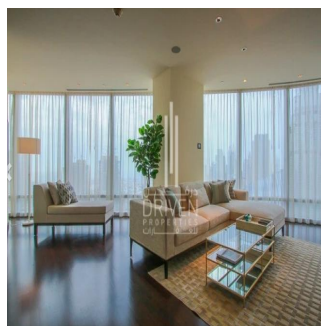

Penthouse

2 Bedroom Apartment Stunning View Burj Khalifa Tower

????????-????????????? ??????????, Gauteng, Sandton, Burj Khalifa Blvd, , ,

VERKAUFSPREIS

USD 5132500.00

- 2053 qft
- 0 Zimmer
- 2 Schlafzimmer
- 3 Badezimmer
- 3 Etagen
- 3 qft Grundstücksfläche
- 3 Autostellplätze

Chris Pearson
Re/Max Address - Berea
Berea, South Africa - Ortszeit

27 31 313 1310

Apartment for Sale in Burj Khalifa Downtown Dubai. Driven Properties are pleased to offer for sale this impressive 2 Bedroom apartment in Burj Khalifa Tower, Downtown Burj Dubai. Rented: 280,000 AED until March 15, 2018 (Available for viewing) Mid Floor unit in Burj Khalifa Huge windows w/ Sea and DIFC Views Bright & Spacious Layout Well equipped kitchen

Verf?gbar Von: 01.01.1970

Etage: 4   Etagen: 4   Baujahr: 2017   Pkw-Stellpl?tze: 4   Baujahr: 2017   Typ: Büro