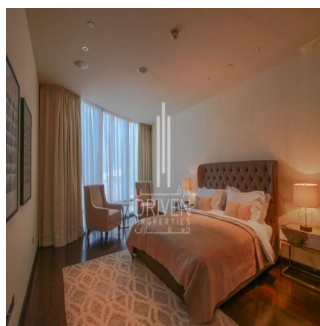

Penthouse

2 Bedroom Apartment Stunning View Burj Khalifa Tower

????????-????????????? ??????????, Gauteng, Sandton, Burj Khalifa Blvd, , ,

VERKAUFSPREIS

USD 5132500.00

- 2053 qft
- 0 Zimmer
- 2 Schlafzimmer
- 3 Badezimmer
- 3 Etagen
- 3 qft Grundstücksfläche
- 3 Autostellplätze

Chris Pearson
Re/Max Address - Berea
Berea, South Africa - Ortszeit

27 31 313 1310

Apartment for Sale in Burj Khalifa Downtown Dubai. Driven Properties are pleased to offer for sale this impressive 2 Bedroom apartment in Burj Khalifa Tower, Downtown Burj Dubai. Rented: 280,000 AED until March 15, 2018 (Available for viewing) Mid Floor unit in Burj Khalifa Huge windows w/ Sea and DIFC Views Bright & Spacious Layout Well equipped kitchen

Verf?gbar Von: 01.01.1970

Etage: 4   Etagen: 4   Baujahr: 2017   Pkw-Stellpl?tze: 4   Baujahr: 2017   Typ: Büro