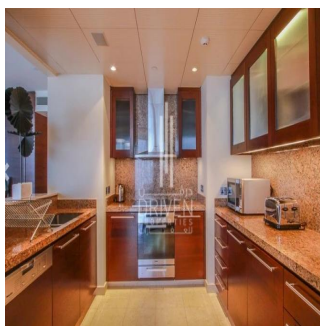

Penthouse

2 Bedroom Apartment Stunning View Burj Khalifa Tower

????????-????????????? ??????????, Gauteng, Sandton, Burj Khalifa Blvd, , ,

VERKAUFSPREIS

USD 5132500.00

- 2053 qft
- 0 Zimmer
- 2 Schlafzimmer
- 3 Badezimmer
- 3 Etagen
- 3 qft Grundstücksfläche
- 3 Autostellplätze

Chris Pearson
Re/Max Address - Berea
Berea, South Africa - Ortszeit

27 31 313 1310

Apartment for Sale in Burj Khalifa Downtown Dubai. Driven Properties are pleased to offer for sale this impressive 2 Bedroom apartment in Burj Khalifa Tower, Downtown Burj Dubai. Rented: 280,000 AED until March 15, 2018 (Available for viewing) Mid Floor unit in Burj Khalifa Huge windows w/ Sea and DIFC Views Bright & Spacious Layout Well equipped kitchen

Verf?gbar Von: 01.01.1970

Etage: 4   Etagen: 4   Baujahr: 2017   Pkw-Stellpl?tze: 4   Baujahr: 2017   Typ: Büro