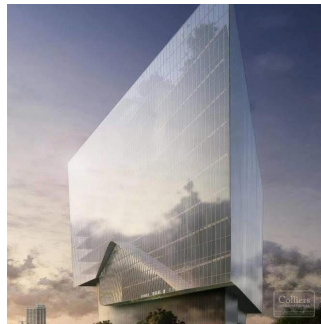

Penthouse

The Edge Office Building For Lease

Rivonia Rd, 70, 2196,

MONATLICHER MIETPREIS

USD 398953.00

VERKAUFSPREIS

USD 0.00

21248 qm 0 Zimmer 0 Schlafzimmer 0 Badezimmer

0 Etagen 0 qm Grundstücksfläche 0 Autostellplätze

Leon Schutz
 Real Estate Services Garden Route
 Oubaai Golf Estate, South Africa - Ortszeit

27 792130099

P-Grade 4 Star Green Rating office space available soon within the prime Sandton location. For more information on this property or properties in the area, contact one of our consultants. Features -Close to all amenities -4 Star Green Rating