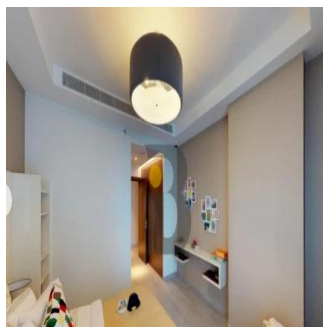

# Luxury 1 Br Apartment Imperial Avenue Downtown

Südafrika, Gauteng, Johannesburg, Burj Khalifa Blvd, , ,

VERKAUFSPREIS

**USD 1555000.00**

🏠 876 qft    🛏️ 0 Zimmer    🛏️ 1 Schlafzimmer    🚿 2 Badezimmer

🏗️ 2 Etagen    📐 2 qft Grundstücksfläche    🅇 2 Autostellplätze

**New Agent Happy**  
New User To Company Test  
United States - Ortszeit

📞 54 23534346

1 Bed apartment High rise , Burj Khalifa view & canal view High quality interior finishing & flooring Fully fitted kitchen with white goods Fully fitted wardrobes Floor to ceiling glass windows for downtown view Good size washrooms Big balcony car parking Infinity swimming pool Gym, Jacuzzi