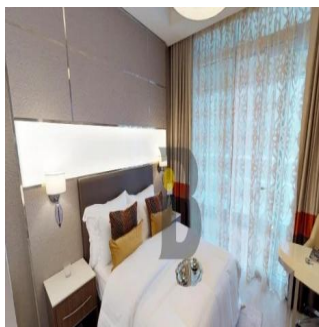

# Luxury 1 Br Apartment Imperial Avenue Downtown

Südafrika, Gauteng, Johannesburg, Burj Khalifa Blvd, , ,

VERKAUFSPREIS

**USD 1555000.00**

🏠 876 qft    🛏️ 0 Zimmer    🛏️ 1 Schlafzimmer    🚿 2 Badezimmer

🏗️ 2 Etagen    📐 2 qft Grundstücksfläche    🅇 2 Autostellplätze

**New Agent Happy**  
New User To Company Test  
United States - Ortszeit

📞 54 23534346

1 Bed apartment High rise , Burj Khalifa view & canal view High quality interior finishing & flooring Fully fitted kitchen with white goods Fully fitted wardrobes Floor to ceiling glass windows for downtown view Good size washrooms Big balcony car parking Infinity swimming pool Gym, Jacuzzi