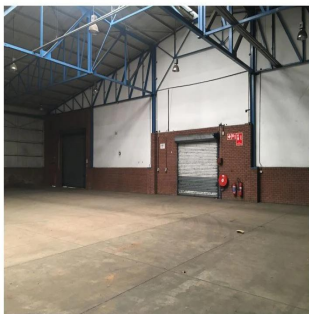

🏗️ 0 Etagen 📐 0 qm Grundstücksfläche 🚗 0 Autostellplätze

Llave Bienes Raices
Llave Bienes Raices
Ciudad de México, Mexico - Ortszeit

+52 55 5350 1150

POMONA PRIME WAREHOUSE LOCATED ON POMONA ROAD CLOSE TO OR TAMBO Prime located warehouse close to R21 and on Pomona Rd with access to other main arterial roads Factory consists of 1124 sqm Dispatch office on factory floor Dispatch door access onto ramped loading platform Air conditioned office Natural light Extra 94 sqm Cold room included if required 24 hour security Paved yard of 675 sqm Additional 300 sqm of yard available if required.

Verf?gbar Von: 06.06.2019

Etage: 4 Etagen: 4 Baujahr: 2017 Pkw-Stellpl?tze: 4 Baujahr: 2017 Typ: Büro