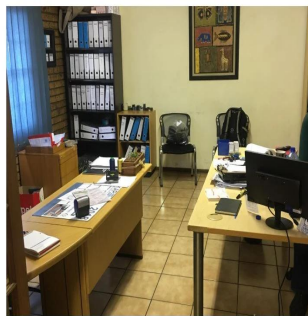

0 Etagen 0 qm Grundstücksfläche 0 Autostellplätze

Llave Bienes Raices
Llave Bienes Raices
Ciudad de México, Mexico - Ortszeit

+52 55 5350 1150

PRIME LOCATED FACTORY WITH GOOD MIS OF OFFICE TO FACTORY SPACE CLOSE TO ALL ARTERIAL ROADS A prime factory with the perfect ratio of office to factory space In a Prime Location, good security, 3 phase 8 offices large yard close to arterial roads 8 m to the eaves air conditioned offices with a reception and changing rooms for factory staff ample parking for trucks and staff vehicles Large Yard Security and cameras and alarmed Good natural light Prime Location for Distribution and manufacturing TWO entrances one on Kelly and the other on adjacent road at the rear of the property