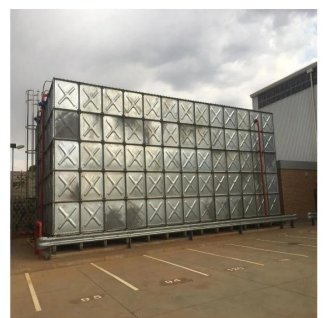

0 Etagen 0 qm Grundstücksfläche 0 Autostellplätze

**Llave Bienes Raices**

Llave Bienes Raices  
Ciudad de México, Mexico - Ortszeit

+52 55 5350 1150

NEW STATE OF THE ART LOGISTIC WAREHOUSE POMONA Warehouse 3874 sqm Office on two floors 487 sqm Separate ladies and gents toilets and separate handicapped facility as well. Balconies and foyer as well as wheel chair friendly access to building 3 x dock levelers with 6 m roller doors state of the art fire detection system and sprinkler system. turning circle for large trucks and ample parking 24 hour security

Verfügbar Von: 06.06.2019

Etage: 4 Etagen: 4 Baujahr: 2017 Pkw-Stellplätze: 4 Baujahr: 2017 Typ: Büro