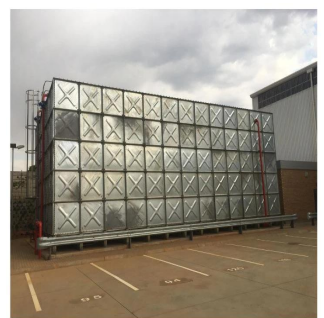

0 Etagen 0 qm Grundstücksfläche 0 Autostellplätze

Llave Bienes Raices

Llave Bienes Raices
Ciudad de México, Mexico - Ortszeit

+52 55 5350 1150

NEW STATE OF THE ART LOGISTIC WAREHOUSE POMONA Warehouse 3874 sqm Office on two floors 487 sqm Separate ladies and gents toilets and separate handicapped facility as well. Balconies and foyer as well as wheel chair friendly access to building 3 x dock levelers with 6 m roller doors state of the art fire detection system and sprinkler system. turning circle for large trucks and ample parking 24 hour security

Verfügbar Von: 06.06.2019

Etage: 4 Etagen: 4 Baujahr: 2017 Pkw-Stellplätze: 4 Baujahr: 2017 Typ: Büro

Ausstattung

ID Eigenschaft ID

Ausseneinrichtung