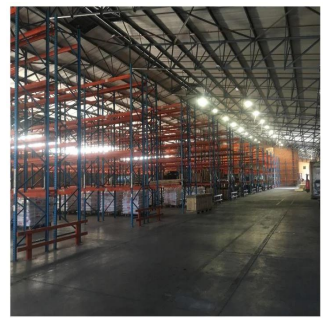

## Llave Bienes Raices

Llave Bienes Raices  
Ciudad de México, Mexico - Ortszeit

+52 55 5350 1150

PRIME WAREHOUSING AND SUITABLE FOR LOGISTICAL OPERATIONS IN SORT AFTER POMONA CLOSE TO OR TAMBO Prime Warehousing facility with many extras Warehouse 5200 sqm Office 638 sqm Warehouse can be sublet and divided with the second warehouse offering 2000sqm Unit consists of racking with sprinkler system within the racks Generator as back up Cold storage unit as well Water tanks for fire system on site Smoke extractors in the roof 3 phase 4x dock levelers 2x drive in ramps 3x on grade offloading stations all weather loading and off loading facilities 24 hour security Fully electrified parameter Turning circle for trucks Fully paved yard and open area Ample under cover parking Offices with balconies Meeting and board rooms Open plan offices Dedicated server room Reception area Toilet facilities on both levels of offices