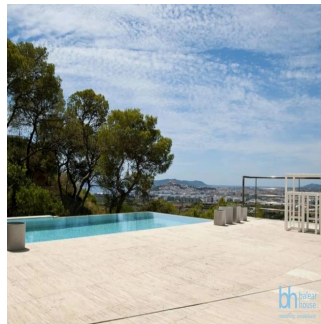

Balearhouse
Palma, Spain - Ortszeit

+34 971129292

Newly built designer villa located in the exclusive gated community Can Rimbau, with open sea and country views, just minutes from Marina Botafoch and Talamanca beach. The villa has been strategically built to offer open views and luminous interiors boasting comforts in every room. It is conveniently located just minutes away from all amenities and the year round life of the town of Jesús. Located at the top end of a cul de sac there is a feeling of serenity and peace while the security of the urbanization provides safety. The entrance leads to the ground level where the living room opens to the pool terrace. The kitchen and dining area are found on this level as well as an ensuite bedroom. On the upper level, another ensuite bedroom enjoys an enormous panoramic terrace.