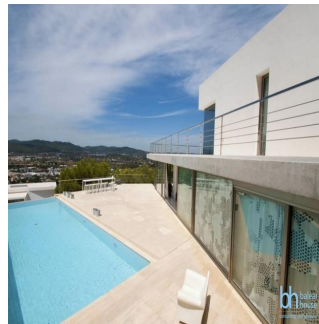

Balearhouse
Palma, Spain - Ortszeit

+34 971129292

Newly built designer villa located in the exclusive gated community Can Rimbau, with open sea and country views, just minutes from Marina Botafoch and Talamanca beach. The villa has been strategically built to offer open views and luminous interiors boasting comforts in every room. It is conveniently located just minutes away from all amenities and the year round life of the town of Jesús. Located at the top end of a cul de sac there is a feeling of serenity and peace while the security of the urbanization provides safety. The entrance leads to the ground level where the living room opens to the pool terrace. The kitchen and dining area are found on this level as well as an ensuite bedroom. On the upper level, another ensuite bedroom enjoys an enormous panoramic terrace.