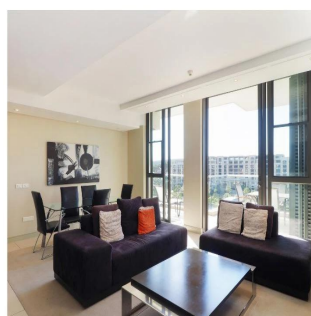

## 2 Bedroom Apartment For Rent In An Exclusive Estate In Waterfront

Südafrika, Westkap, Kapstadt, , , 8001,

MONATLICHER MIETPREIS

**\$ 4200.00**

VERKAUFSPREIS

**\$ 0.00**

🏠 146 qm    🏠 4 Zimmer    🛏️ 2 Schlafzimmer    🚿 2 Badezimmer

🏠 2 Etagen    📏 2 qm Grundstücksfläche    🚗 2 Autostellplätze

**Johannes Lategan**

Village N Life Realty

Cape Town, South Africa - Ortszeit

+27 825541741

GEM OF JULIETTE This stylish gem is situated in the heart of the exclusive Marina Estate. The unit is elevated with phenomenal views and comes with an open plan kitchen, living/dining area which leads onto a spacious balcony with awesome majestic views. Both en-suite bedrooms opens on to the balcony area. The estate is within walking distance of the famous V&A Waterfront which, has a wide selection of restaurants and entertainment. The Waterfront Marina offers access to 5 communal pools; gymnasium and 24/7 security.