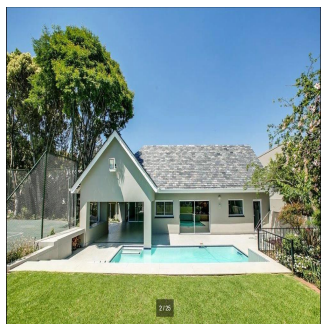

Penthouse

Impressive 4 Bedroom Family House For Rent In Hyde Park

Malediven, Soneva Jani, Hangnaameedhoo, 2nd Rd, , 2196,

MONATLICHER MIETPREIS

\$ 5466.00

VERKAUFSPREIS

\$ 0.00

🏠 870 qm 🏠 9 Zimmer 🛏️ 4 Schlafzimmer 🚿 5 Badezimmer

🏠 5 Etagen 📏 5 qm Grundstücksfläche 🚗 5 Autostellplätze

Ty Bello

Tttyr
Abuja, Nigeria - Ortszeit

📞 234 986543223

IMPRESSIVE 4 BEDROOM FAMILY HOME Flawless design with a neutral colour palette this single storey spectacular family home offers a setting with vistas of trees and stunning landscaped garden and water features. Clean lines characterize the modern fluidity allowing easy comfortable indoor/outdoor entertaining with bar on an extensive covered patio to sparkling pool and tennis court. Modern open plan kitchen and separate scullery and pantry with top quality finishes, central island, built-in coffee machine, integrated fridge/freezer and walk in fridge. 4 bedrooms are on the east wing with sliding doors opening to the garden. The master suite has a full bathroom, double shower and walking in dressing room. Security comprises of state of the art alarm system connected to mobile devices, CCTV, high perimeter walls with electric fencing, beams and double electric gates. Double automated garage, double carport and staff accommodation. The property also has a separate complete 2 bed cottage with separate entrance. Positioned on a large stand to maximize building this property presents a rare opportunity to realize one's own trophy home. In close proximity to Hyde Park Shopping Centre and available immediately!

Verfügbar Von: 28.05.2019

Etage: 4 Etagen: 4 Baujahr: 2017 Pkw-Stellplätze: 4 Baujahr: 2017 Typ: Büro

Ausstattung

| ID | Eigenschaft ID | Klimatisierung | Alarmanlage |
|------|-----------------|----------------|-------------|
| Cctv | Sprinkleranlage | | |