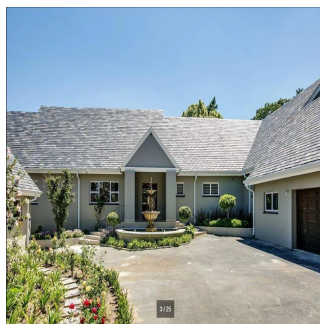

Penthouse

Impressive 4 Bedroom Family House For Rent In Hyde Park

Malediven, Soneva Jani, Hangnaameedhoo, 2nd Rd, , 2196,

MONATLICHER MIETPREIS

\$ 5466.00

VERKAUFSPREIS

\$ 0.00

🏠 870 qm 🏠 9 Zimmer 🛏️ 4 Schlafzimmer 🚿 5 Badezimmer

🏠 5 Etagen 📏 5 qm Grundstücksfläche 🚗 5 Autostellplätze

Ty Bello

Tttyr
Abuja, Nigeria - Ortszeit

📞 234 986543223

IMPRESSIVE 4 BEDROOM FAMILY HOME Flawless design with a neutral colour palette this single storey spectacular family home offers a setting with vistas of trees and stunning landscaped garden and water features. Clean lines characterize the modern fluidity allowing easy comfortable indoor/outdoor entertaining with bar on an extensive covered patio to sparkling pool and tennis court. Modern open plan kitchen and separate scullery and pantry with top quality finishes, central island, built-in coffee machine, integrated fridge/freezer and walk in fridge. 4 bedrooms are on the east wing with sliding doors opening to the garden. The master suite has a full bathroom, double shower and walking in dressing room. Security comprises of state of the art alarm system connected to mobile devices, CCTV, high perimeter walls with electric fencing, beams and double electric gates. Double automated garage, double carport and staff accommodation. The property also has a separate complete 2 bed cottage with separate entrance. Positioned on a large stand to maximize building this property presents a rare opportunity to realize one's own trophy home. In close proximity to Hyde Park Shopping Centre and available immediately!