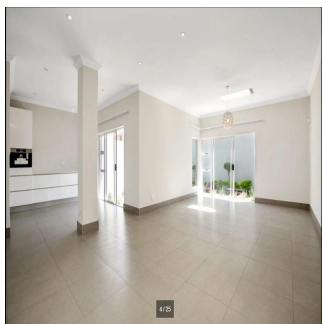

Penthouse

Impressive 4 Bedroom Family House For Rent In Hyde Park

Malediven, Soneva Jani, Hangnaameedhoo, 2nd Rd, , 2196,

MONATLICHER MIETPREIS

\$ 5466.00

VERKAUFSPREIS

\$ 0.00

🏠 870 qm 🏠 9 Zimmer 🛏️ 4 Schlafzimmer 🚿 5 Badezimmer

🏠 5 Etagen 📏 5 qm Grundstücksfläche 🚗 5 Autostellplätze

Ty Bello

Tttyr
Abuja, Nigeria - Ortszeit

📞 234 986543223

IMPRESSIVE 4 BEDROOM FAMILY HOME Flawless design with a neutral colour palette this single storey spectacular family home offers a setting with vistas of trees and stunning landscaped garden and water features. Clean lines characterize the modern fluidity allowing easy comfortable indoor/outdoor entertaining with bar on an extensive covered patio to sparkling pool and tennis court. Modern open plan kitchen and separate scullery and pantry with top quality finishes, central island, built-in coffee machine, integrated fridge/freezer and walk in fridge. 4 bedrooms are on the east wing with sliding doors opening to the garden. The master suite has a full bathroom, double shower and walking in dressing room. Security comprises of state of the art alarm system connected to mobile devices, CCTV, high perimeter walls with electric fencing, beams and double electric gates. Double automated garage, double carport and staff accommodation. The property also has a separate complete 2 bed cottage with separate entrance. Positioned on a large stand to maximize building this property presents a rare opportunity to realize one's own trophy home. In close proximity to Hyde Park Shopping Centre and available immediately!