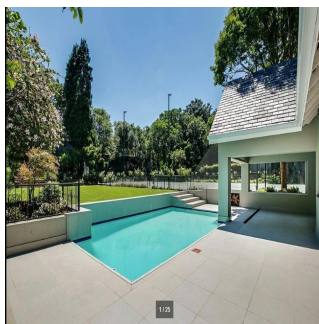

Penthouse

Impressive 4 Bedroom Family House For Rent In Hyde Park

Malediven, Soneva Jani, Hangnaameedhoo, 2nd Rd, , 2196,

MONATLICHER MIETPREIS

\$ 5466.00

VERKAUFSPREIS

\$ 0.00

🏠 870 qm 🏠 9 Zimmer 🛏️ 4 Schlafzimmer 🚿 5 Badezimmer

🏠 5 Etagen 📏 5 qm Grundstücksfläche 🚗 5 Autostellplätze

Ty Bello

Tttyr
Abuja, Nigeria - Ortszeit

📞 234 986543223

IMPRESSIVE 4 BEDROOM FAMILY HOME Flawless design with a neutral colour palette this single storey spectacular family home offers a setting with vistas of trees and stunning landscaped garden and water features. Clean lines characterize the modern fluidity allowing easy comfortable indoor/outdoor entertaining with bar on an extensive covered patio to sparkling pool and tennis court. Modern open plan kitchen and separate scullery and pantry with top quality finishes, central island, built-in coffee machine, integrated fridge/freezer and walk in fridge. 4 bedrooms are on the east wing with sliding doors opening to the garden. The master suite has a full bathroom, double shower and walking in dressing room. Security comprises of state of the art alarm system connected to mobile devices, CCTV, high perimeter walls with electric fencing, beams and double electric gates. Double automated garage, double carport and staff accommodation. The property also has a separate complete 2 bed cottage with separate entrance. Positioned on a large stand to maximize building this property presents a rare opportunity to realize one's own trophy home. In close proximity to Hyde Park Shopping Centre and available immediately!

Ausseneinrichtung

| | | | |
|-----------------------|------------|------------------------|--------|
| 24 Stunden Sicherheit | Balkon | Vollständig eingezäunt | Garage |
| Gepflegter Garten | Schwimmbad | Tennisplatz | |