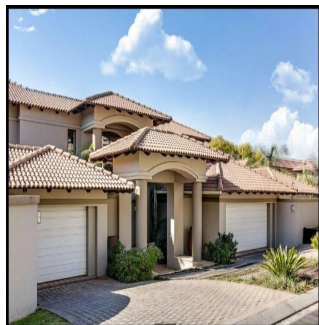

Penthouse

Beautiful 4 Bedroom House For Rent In Morningside

Südafrika, Westkap, Plettenberg Bay, W Rd S, , 2057,

MONATLICHER MIETPREIS

USD 7279.00

VERKAUFSPREIS

USD 0.00

🏠 900 qm 🏠 8 Zimmer 🛏️ 4 Schlafzimmer 🚿 4 Badezimmer

🏠 4 Etagen 📐 4 qm Grundstücksfläche 🚗 4 Autostellplätze

Ty Bello

Tttyr
Abuja, Nigeria - Ortszeit

📞 234 986543223

UNRIVALLED LIVING IN PRESTIGIOUS CLOUDS END This beautiful home is located on the largest stand in the sought after Clouds End. There are 4 well-proportioned bedrooms, with the master being a suite. There is a built in study/library downstairs and an underground basement that can be used as a cinema. Back-up generator, piped surround sound and walk in cold room complete the value proposition. Security is unrivalled with 24hr guards, dedicated car patrol in the complex, high perimeter walls with 2 meter electric fencing, CCTV, and high end alarm system. Convenience is assured with shopping and entertainment just 2 minutes away. Schools in close proximity include Crawford, St Stithians, King Davids, Redhill, Bressure House, British International School and the French School.