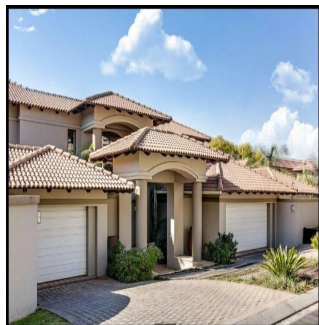

# Beautiful 4 Bedroom House For Rent In Morningside

Südafrika, Westkap, Plettenberg Bay, W Rd S, , 2057,

MONATLICHER MIETPREIS

**\$ 7279.00**

VERKAUFSPREIS

**\$ 0.00**

🏠 900 qm    🏠 8 Zimmer    🛏️ 4 Schlafzimmer    🚿 4 Badezimmer

🏠 4 Etagen    📏 4 qm Grundstücksfläche    🚗 4 Autostellplätze

## Ty Bello

Tttyr  
Abuja, Nigeria - Ortszeit

📞 234 986543223

UNRIVALLED LIVING IN PRESTIGIOUS CLOUDS END This beautiful home is located on the largest stand in the sought after Clouds End. There are 4 well-proportioned bedrooms, with the master being a suite. There is a built in study/library downstairs and an underground basement that can be used as a cinema. Back-up generator, piped surround sound and walk in cold room complete the value proposition. Security is unrivalled with 24hr guards, dedicated car patrol in the complex, high perimeter walls with 2 meter electric fencing, CCTV, and high end alarm system. Convenience is assured with shopping and entertainment just 2 minutes away. Schools in close proximity include Crawford, St Stithians, King Davids, Redhill, Bressure House, British International School and the French School.