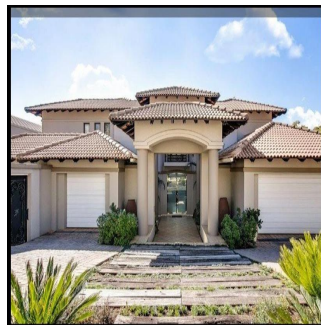

# Beautiful 4 Bedroom House For Rent In Morningside

Südafrika, Westkap, Plettenberg Bay, W Rd S, , 2057,

MONATLICHER MIETPREIS

**\$ 7279.00**

VERKAUFSPREIS

**\$ 0.00**

🏠 900 qm    🏠 8 Zimmer    🛏️ 4 Schlafzimmer    🚿 4 Badezimmer

🏠 4 Etagen    📏 4 qm Grundstücksfläche    🚗 4 Autostellplätze

## Ty Bello

Tttyr  
Abuja, Nigeria - Ortszeit

📞 234 986543223

UNRIVALLED LIVING IN PRESTIGIOUS CLOUDS END This beautiful home is located on the largest stand in the sought after Clouds End. There are 4 well-proportioned bedrooms, with the master being a suite. There is a built in study/library downstairs and an underground basement that can be used as a cinema. Back-up generator, piped surround sound and walk in cold room complete the value proposition. Security is unrivalled with 24hr guards, dedicated car patrol in the complex, high perimeter walls with 2 meter electric fencing, CCTV, and high end alarm system. Convenience is assured with shopping and entertainment just 2 minutes away. Schools in close proximity include Crawford, St Stithians, King Davids, Redhill, Bressure House, British International School and the French School.