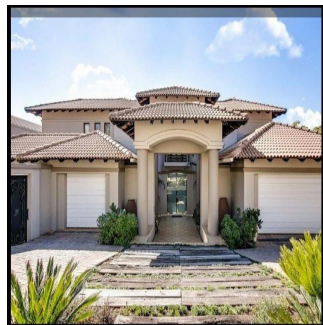

Penthouse

Beautiful 4 Bedroom House For Rent In Morningside

Südafrika, Westkap, Plettenberg Bay, W Rd S, , 2057,

MONATLICHER MIETPREIS

USD 7279.00

VERKAUFSPREIS

USD 0.00

🏠 900 qm 🏠 8 Zimmer 🛏️ 4 Schlafzimmer 🚿 4 Badezimmer

🏠 4 Etagen 📐 4 qm Grundstücksfläche 🚗 4 Autostellplätze

Ty Bello

Tttyr
Abuja, Nigeria - Ortszeit

📞 234 986543223

UNRIVALLED LIVING IN PRESTIGIOUS CLOUDS END This beautiful home is located on the largest stand in the sought after Clouds End. There are 4 well-proportioned bedrooms, with the master being a suite. There is a built in study/library downstairs and an underground basement that can be used as a cinema. Back-up generator, piped surround sound and walk in cold room complete the value proposition. Security is unrivalled with 24hr guards, dedicated car patrol in the complex, high perimeter walls with 2 meter electric fencing, CCTV, and high end alarm system. Convenience is assured with shopping and entertainment just 2 minutes away. Schools in close proximity include Crawford, St Stithians, King Davids, Redhill, Bressure House, British International School and the French School.