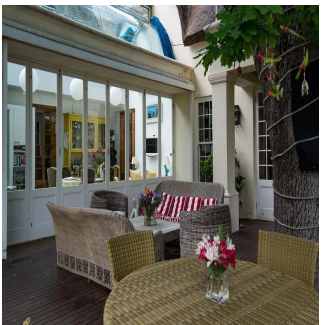

Badmus Dann
Badmus Real Estate Company
Lagos, Nigeria - Ortszeit

 234 8884843848

At La Chaumière the owners have created an exceptional home but have also retained it as a true working farm. This beautifully positioned family home is set in a quiet and private pocket of Franschhoek, it is ideal for the large family and for the entertainer. This is the ultimate luxury estate, located in the middle of one of the most desirable towns in South Africa. Franschhoek lies just 45 minutes from Cape Town, surrounded by some of South Africa's top private schools and luxury wine estates. From this estate one can walk to some of South Africa's best restaurants. The home comprises 4 en-suite bedrooms, a beautiful reception room with wood burning fireplace, a large kitchen with top of the range appliances and gas stove, plus breakfast room, a formal dining room, lounge and an informal lounge that could be converted into another bedroom. The front patio boasts a wood burning pizza oven and the back patio accommodates the "grill area", a 18 m heated rim-flow swimming pool and a fully equipped gym with sauna / hammam, a tennis court and it's own helipad and hanger. Enjoying an idyllic elevated position, mountain views, sculpted gardens and excellent flow between inside and out, makes this one of the most desirable residences in Franschhoek.