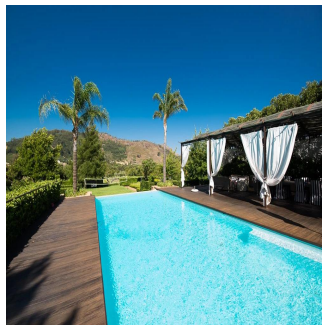

Badmus Dann
Badmus Real Estate Company
Lagos, Nigeria - Ortszeit

 234 8884843848

At La Chaumière the owners have created an exceptional home but have also retained it as a true working farm. This beautifully positioned family home is set in a quiet and private pocket of Franschhoek, it is ideal for the large family and for the entertainer. This is the ultimate luxury estate, located in the middle of one of the most desirable towns in South Africa. Franschhoek lies just 45 minutes from Cape Town, surrounded by some of South Africa's top private schools and luxury wine estates. From this estate one can walk to some of South Africa's best restaurants. The home comprises 4 en-suite bedrooms, a beautiful reception room with wood burning fireplace, a large kitchen with top of the range appliances and gas stove, plus breakfast room, a formal dining room, lounge and an informal lounge that could be converted into another bedroom. The front patio boasts a wood burning pizza oven and the back patio accommodates the "grill area", a 18 m heated rim-flow swimming pool and a fully equipped gym with sauna / hammam, a tennis court and it's own helipad and hanger. Enjoying an idyllic elevated position, mountain views, sculpted gardens and excellent flow between inside and out, makes this one of the most desirable residences in Franschhoek.