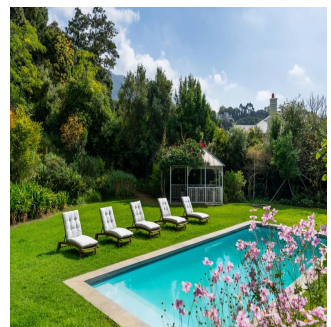

Badmus Dann
 Badmus Real Estate Company
 Lagos, Nigeria - Ortszeit

 234 8884843848

A stunning hidden gem, nestled among an established garden with mature trees and is set back from the road. This North facing home is the perfect residence for the family who is looking for complete privacy. As you enter the double volume entrance hall one feels a sense of space, style and flair. The opulent stairwell with detailed rails leads up towards the 4 upstairs, en suite bedrooms. This home is simply wonderful for entertaining with a fantastic indoor / outdoor flow, that leads onto the covered patio with frame-less glass stack doors, giving one a picture perfect view of the gazebo, pool and garden, this area is perfect for outdoor dining! This home is perfectly proportioned with exceptional finishes, including imported French marble tiles. It truly is a hidden gem, for the discerning buyer. This home is totally off the grid and not dependent on municipal water. Bedrooms Master bedroom with 2 en-suite bathrooms (1 bathroom with a spa bath). Bedroom 2, 3 and 4 all have an en-suite bathroom and balconies. Additional Solar geyser Heated swimming pool Excellent Security Borehole Filtration system throughout the home (off the grid) Underfloor heating throughout Laundry room Out-buildings Guest Cottage (with 2 Bedrooms and 2 Bathrooms). Gazebo, that is perfect for outside dining. High standard staff accommodation (with 1 Bedroom, 1 Bathroom and kitchen).