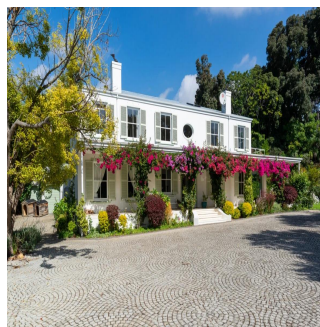

Penthouse

A Stunning 4 Bedroom House For Sale In Upper Constantia

Südafrika, Gauteng, Sandton, , , ,

VERKAUFSPREIS

\$ 2432650.00

-  qm
-  8 Zimmer
-  4 Schlafzimmer
-  4 Badezimmer
-  4 Etagen
-  4 qm Grundstücksfläche
-  4 Autostellplätze

Badmus Dann
 Badmus Real Estate Company
 Lagos, Nigeria - Ortszeit

 234 8884843848

A stunning hidden gem, nestled among an established garden with mature trees and is set back from the road. This North facing home is the perfect residence for the family who is looking for complete privacy. As you enter the double volume entrance hall one feels a sense of space, style and flair. The opulent stairwell with detailed rails leads up towards the 4 upstairs, en suite bedrooms. This home is simply wonderful for entertaining with a fantastic indoor / outdoor flow, that leads onto the covered patio with frame-less glass stack doors, giving one a picture perfect view of the gazebo, pool and garden, this area is perfect for outdoor dining! This home is perfectly proportioned with exceptional finishes, including imported French marble tiles. It truly is a hidden gem, for the discerning buyer. This home is totally off the grid and not dependent on municipal water. Bedrooms Master bedroom with 2 en-suite bathrooms (1 bathroom with a spa bath). Bedroom 2, 3 and 4 all have an en-suite bathroom and balconies. Additional Solar geyser Heated swimming pool Excellent Security Borehole Filtration system throughout the home (off the grid) Underfloor heating throughout Laundry room Out-buildings Guest Cottage (with 2 Bedrooms and 2 Bathrooms). Gazebo, that is perfect for outside dining. High standard staff accommodation (with 1 Bedroom, 1 Bathroom and kitchen).