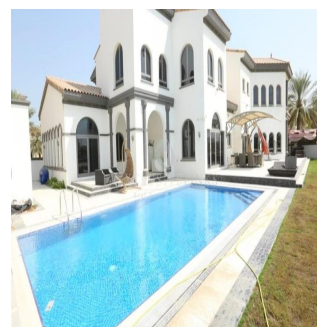

Penthouse

Exclusive Signature Villas Frond K Palm Jumeirah

Südafrika, Gauteng, Sandton, , , ,

VERKAUFSPREIS

USD 19000000.00

7000 qft 1 Zimmer 1 Schlafzimmer 1 Badezimmer

1 Etagen 1 qft Grundstücksfläche 1 Autostellplätze

**Jcm Bienes Ra?ces**

Jcm Bienes Ra?ces

Naucalpan de Juárez, Mexico - Ortszeit

+52 55 8421 5859

Henry Wiltshire International is pleased to present this exclusive luxury villa for sale on Palm Jumeirah. This property is located halfway up the K frond on this iconic development and offers outstanding views of the Dubai Marina Skyline across the vast sea. This Signature Villa sits on a plot size of 13,400 sqft and is the most popular style due to its fantastic open layout and has been well maintained throughout. The villa is arranged over two floors and boasts five bedrooms finished with beautiful interiors, high ceilings and large windows that fill the home with natural light. The ground floor comprises a large modern kitchen and two separate dining areas along with a study overlooking the beautifully landscaped garden & swimming pool. There is a guest bedroom & ensuite with its own side entrance. The master bedroom is located on the first floor with a large balcony and their own en-suites along with the remaining three bedrooms.