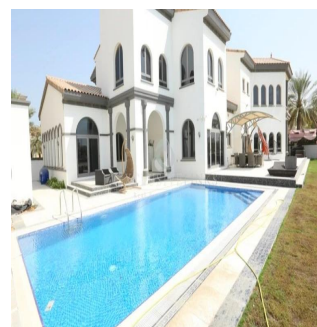

Penthouse

Exclusive Signature Villas Frond K Palm Jumeirah

Südafrika, Gauteng, Sandton, , , ,

VERKAUFSPREIS

\$ 19000000.00

🏠 7000 qft
🛏 1 Zimmer
🛏 1 Schlafzimmer
🚿 1 Badezimmer

🏠 1 Etagen
📏 1 qft Grundstücksfläche
🚗 1 Autostellplätze

Jcm Bienes Ra?ces

Jcm Bienes Ra?ces

Naucalpan de Juárez, Mexico - Ortszeit

☎ +52 55 8421 5859

Henry Wiltshire International is pleased to present this exclusive luxury villa for sale on Palm Jumeirah. This property is located halfway up the K frond on this iconic development and offers outstanding views of the Dubai Marina Skyline across the vast sea. This Signature Villa sits on a plot size of 13,400 sqft and is the most popular style due to its fantastic open layout and has been well maintained throughout. The villa is arranged over two floors and boasts five bedrooms finished with beautiful interiors, high ceilings and large windows that fill the home with natural light. The ground floor comprises a large modern kitchen and two separate dining areas along with a study overlooking the beautifully landscaped garden & swimming pool. There is a guest bedroom & ensuite with its own side entrance. The master bedroom is located on the first floor with a large balcony and their own en-suites along with the remaining three bedrooms.