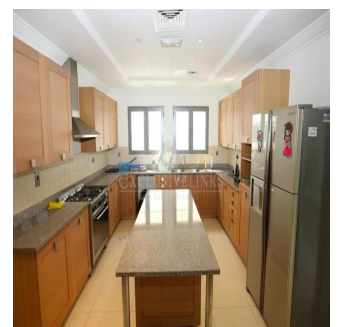

**Jcm Bienes Ra?ces**

Jcm Bienes Ra?ces

Naucalpan de Juárez, Mexico - Ortszeit

+52 55 8421 5859

Henry Wiltshire International is pleased to present this exclusive luxury villa for sale on Palm Jumeirah. This property is located halfway up the K frond on this iconic development and offers outstanding views of the Dubai Marina Skyline across the vast sea. This Signature Villa sits on a plot size of 13,400 sqft and is the most popular style due to its fantastic open layout and has been well maintained throughout. The villa is arranged over two floors and boasts five bedrooms finished with beautiful interiors, high ceilings and large windows that fill the home with natural light. The ground floor comprises a large modern kitchen and two separate dining areas along with a study overlooking the beautifully landscaped garden & swimming pool. There is a guest bedroom & ensuite with its own side entrance. The master bedroom is located on the first floor with a large balcony and their own en-suites along with the remaining three bedrooms.