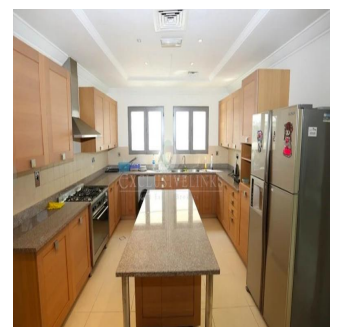

Jcm Bienes Ra?ces

Jcm Bienes Ra?ces

Naucalpan de Juárez, Mexico - Ortszeit

☎ +52 55 8421 5859

Henry Wiltshire International is pleased to present this exclusive luxury villa for sale on Palm Jumeirah. This property is located halfway up the K frond on this iconic development and offers outstanding views of the Dubai Marina Skyline across the vast sea. This Signature Villa sits on a plot size of 13,400 sqft and is the most popular style due to its fantastic open layout and has been well maintained throughout. The villa is arranged over two floors and boasts five bedrooms finished with beautiful interiors, high ceilings and large windows that fill the home with natural light. The ground floor comprises a large modern kitchen and two separate dining areas along with a study overlooking the beautifully landscaped garden & swimming pool. There is a guest bedroom & ensuite with its own side entrance. The master bedroom is located on the first floor with a large balcony and their own en-suites along with the remaining three bedrooms.