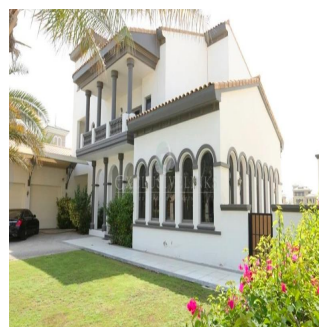

Penthouse

Exclusive Signature Villas Frond K Palm Jumeirah

Südafrika, Gauteng, Sandton, , , ,

VERKAUFSPREIS

USD 19000000.00

7000 qft 1 Zimmer 1 Schlafzimmer 1 Badezimmer

1 Etagen 1 qft Grundstücksfläche 1 Autostellplätze

**Jcm Bienes Ra?ces**

Jcm Bienes Ra?ces

Naucalpan de Juárez, Mexico - Ortszeit

+52 55 8421 5859

Henry Wiltshire International is pleased to present this exclusive luxury villa for sale on Palm Jumeirah. This property is located halfway up the K frond on this iconic development and offers outstanding views of the Dubai Marina Skyline across the vast sea. This Signature Villa sits on a plot size of 13,400 sqft and is the most popular style due to its fantastic open layout and has been well maintained throughout. The villa is arranged over two floors and boasts five bedrooms finished with beautiful interiors, high ceilings and large windows that fill the home with natural light. The ground floor comprises a large modern kitchen and two separate dining areas along with a study overlooking the beautifully landscaped garden & swimming pool. There is a guest bedroom & ensuite with its own side entrance. The master bedroom is located on the first floor with a large balcony and their own en-suites along with the remaining three bedrooms.