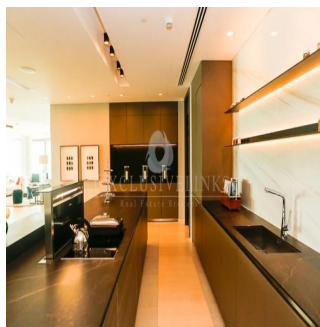

# Mansion 1 - The Alef Residences

Südafrika, Gauteng, Germiston, , , ,

VERKAUFSPREIS

**USD 70000000.00**

🏠 13894 qft    🛏️ Zimmer    🛏️ 4 Schlafzimmer    🚿 6 Badezimmer

🏗️ 6 Etagen    📐 6 qft Grundstücksfläche    🚗 6 Autostellplätze

**Jcm Bienes Ra?ces**  
 Jcm Bienes Ra?ces  
 Naucalpan de Juárez, Mexico - Ortszeit

+52 55 8421 5859

Henry Wiltshire International is please to present to the market Alef Residences a very unique development, with a total of 104 homes spread out over 8 different mansions with each mansion having its own private lobby and 2 elevators servicing a maximum of only 14 apartments with just 2 apartments per floor. The Alef Residences will be serviced by the five star W Hotel Palm Jumeirah that we are building right next door, owners of the Alef Residences will receive VIP access and treatment to all of the amenities in the W Hotel including also room service and housekeeping if required. The W Hotel will have 5 restaurants, 4 bars, 4 swimming pools, roof top sunset bar, gym, spa and VIP rooms that will all be available to the owners of The Henry Wiltshire International Alef Residences on Palm.