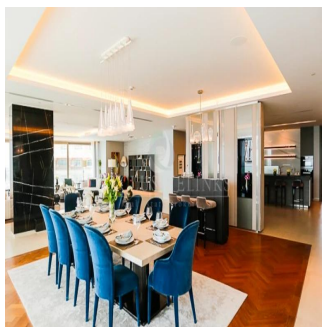

# Mansion 1 - The Alef Residences

Südafrika, Gauteng, Germiston, , , ,

VERKAUFSPREIS

**USD 70000000.00**

🏠 13894 qft    🛏️ Zimmer    🛏️ 4 Schlafzimmer    🚿 6 Badezimmer

🏗️ 6 Etagen    📐 6 qft Grundstücksfläche    🚗 6 Autostellplätze

**Jcm Bienes Ra?ces**  
 Jcm Bienes Ra?ces  
 Naucalpan de Juárez, Mexico - Ortszeit

+52 55 8421 5859

Henry Wiltshire International is please to present to the market Alef Residences a very unique development, with a total of 104 homes spread out over 8 different mansions with each mansion having its own private lobby and 2 elevators servicing a maximum of only 14 apartments with just 2 apartments per floor. The Alef Residences will be serviced by the five star W Hotel Palm Jumeirah that we are building right next door, owners of the Alef Residences will receive VIP access and treatment to all of the amenities in the W Hotel including also room service and housekeeping if required. The W Hotel will have 5 restaurants, 4 bars, 4 swimming pools, roof top sunset bar, gym, spa and VIP rooms that will all be available to the owners of The Henry Wiltshire International Alef Residences on Palm.