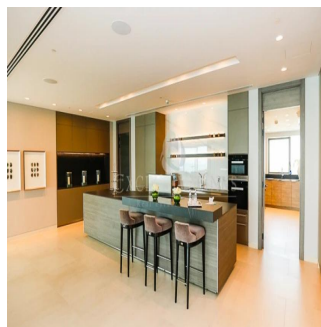

# Mansion 1 - The Alef Residences

Südafrika, Gauteng, Germiston, , , ,

VERKAUFSPREIS

**USD 70000000.00**

🏠 13894 qft    🏠 Zimmer    🛏 4 Schlafzimmer    🚿 6 Badezimmer

🏗 6 Etagen    📐 6 qft Grundstücksfläche    🚗 6 Autostellplätze

**Jcm Bienes Ra?ces**  
 Jcm Bienes Ra?ces  
 Naucalpan de Juárez, Mexico - Ortszeit

+52 55 8421 5859

Henry Wiltshire International is please to present to the market Alef Residences a very unique development, with a total of 104 homes spread out over 8 different mansions with each mansion having its own private lobby and 2 elevators servicing a maximum of only 14 apartments with just 2 apartments per floor. The Alef Residences will be serviced by the five star W Hotel Palm Jumeirah that we are building right next door, owners of the Alef Residences will receive VIP access and treatment to all of the amenities in the W Hotel including also room service and housekeeping if required. The W Hotel will have 5 restaurants, 4 bars, 4 swimming pools, roof top sunset bar, gym, spa and VIP rooms that will all be available to the owners of The Henry Wiltshire International Alef Residences on Palm.