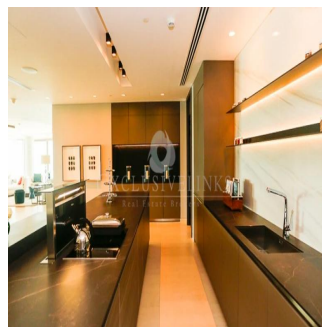

# Mansion 1 - The Alef Residences

Südafrika, Gauteng, Germiston, , , ,

VERKAUFSPREIS

**USD 70000000.00**

🏠 13894 qft    🏠 Zimmer    🛏 4 Schlafzimmer    🚿 6 Badezimmer

🏗 6 Etagen    📐 6 qft Grundstücksfläche    🚗 6 Autostellplätze

**Jcm Bienes Ra?ces**  
 Jcm Bienes Ra?ces  
 Naucalpan de Juárez, Mexico - Ortszeit

+52 55 8421 5859

Henry Wiltshire International is please to present to the market Alef Residences a very unique development, with a total of 104 homes spread out over 8 different mansions with each mansion having its own private lobby and 2 elevators servicing a maximum of only 14 apartments with just 2 apartments per floor. The Alef Residences will be serviced by the five star W Hotel Palm Jumeirah that we are building right next door, owners of the Alef Residences will receive VIP access and treatment to all of the amenities in the W Hotel including also room service and housekeeping if required. The W Hotel will have 5 restaurants, 4 bars, 4 swimming pools, roof top sunset bar, gym, spa and VIP rooms that will all be available to the owners of The Henry Wiltshire International Alef Residences on Palm.