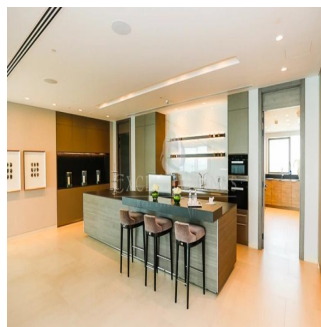

Penthouse

Mansion 1 - The Alef Residences

Südafrika, Gauteng, Germiston, , ,

VERKAUFSPREIS

\$ 70000000.00

🏠 13894 qft 🛏️ Zimmer 🛏️ 4 Schlafzimmer 🚿 6 Badezimmer

🏗️ 6 Etagen 📐 6 qft Grundstücksfläche 🚗 6 Autostellplätze

Jcm Bienes Ra?ces
 Jcm Bienes Ra?ces
 Naucalpan de Juárez, Mexico - Ortszeit

+52 55 8421 5859

Henry Wiltshire International is please to present to the market Alef Residences a very unique development, with a total of 104 homes spread out over 8 different mansions with each mansion having its own private lobby and 2 elevators servicing a maximum of only 14 apartments with just 2 apartments per floor. The Alef Residences will be serviced by the five star W Hotel Palm Jumeirah that we are building right next door, owners of the Alef Residences will receive VIP access and treatment to all of the amenities in the W Hotel including also room service and housekeeping if required. The W Hotel will have 5 restaurants, 4 bars, 4 swimming pools, roof top sunset bar, gym, spa and VIP rooms that will all be available to the owners of The Henry Wiltshire International Alef Residences on Palm.