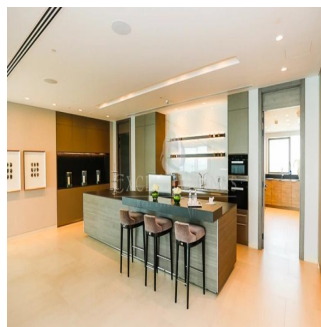

# Mansion 1 - The Alef Residences

Südafrika, Gauteng, Germiston, , , ,

VERKAUFSPREIS

**USD 70000000.00**

🏠 13894 qft    🛏️ Zimmer    🛏️ 4 Schlafzimmer    🚿 6 Badezimmer

🏗️ 6 Etagen    📐 6 qft Grundstücksfläche    🚗 6 Autostellplätze

**Jcm Bienes Ra?ces**  
 Jcm Bienes Ra?ces  
 Naucalpan de Juárez, Mexico - Ortszeit

+52 55 8421 5859

Henry Wiltshire International is please to present to the market Alef Residences a very unique development, with a total of 104 homes spread out over 8 different mansions with each mansion having its own private lobby and 2 elevators servicing a maximum of only 14 apartments with just 2 apartments per floor. The Alef Residences will be serviced by the five star W Hotel Palm Jumeirah that we are building right next door, owners of the Alef Residences will receive VIP access and treatment to all of the amenities in the W Hotel including also room service and housekeeping if required. The W Hotel will have 5 restaurants, 4 bars, 4 swimming pools, roof top sunset bar, gym, spa and VIP rooms that will all be available to the owners of The Henry Wiltshire International Alef Residences on Palm.