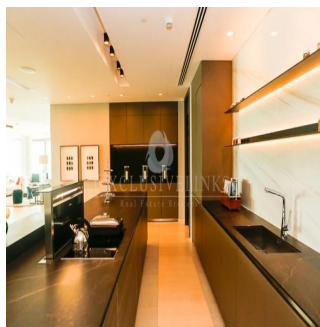

Penthouse

Mansion 1 - The Alef Residences

Südafrika, Gauteng, Germiston, , ,

VERKAUFSPREIS

\$ 70000000.00

🏠 13894 qft 🛏️ Zimmer 🛏️ 4 Schlafzimmer 🚿 6 Badezimmer

🏗️ 6 Etagen 📐 6 qft Grundstücksfläche 🚗 6 Autostellplätze

Jcm Bienes Ra?ces
 Jcm Bienes Ra?ces
 Naucalpan de Juárez, Mexico - Ortszeit

+52 55 8421 5859

Henry Wiltshire International is please to present to the market Alef Residences a very unique development, with a total of 104 homes spread out over 8 different mansions with each mansion having its own private lobby and 2 elevators servicing a maximum of only 14 apartments with just 2 apartments per floor. The Alef Residences will be serviced by the five star W Hotel Palm Jumeirah that we are building right next door, owners of the Alef Residences will receive VIP access and treatment to all of the amenities in the W Hotel including also room service and housekeeping if required. The W Hotel will have 5 restaurants, 4 bars, 4 swimming pools, roof top sunset bar, gym, spa and VIP rooms that will all be available to the owners of The Henry Wiltshire International Alef Residences on Palm.