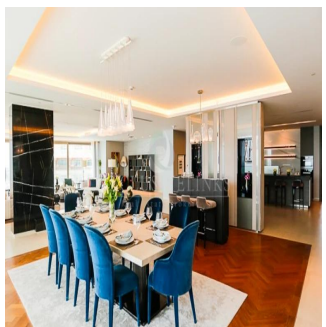

Penthouse

Mansion 1 - The Alef Residences

Südafrika, Gauteng, Germiston, , ,

VERKAUFSPREIS

\$ 70000000.00

🏠 13894 qft 🛏️ Zimmer 🛏️ 4 Schlafzimmer 🚿 6 Badezimmer

🏗️ 6 Etagen 📐 6 qft Grundstücksfläche 🚗 6 Autostellplätze

Jcm Bienes Ra?ces
 Jcm Bienes Ra?ces
 Naucalpan de Juárez, Mexico - Ortszeit

+52 55 8421 5859

Henry Wiltshire International is please to present to the market Alef Residences a very unique development, with a total of 104 homes spread out over 8 different mansions with each mansion having its own private lobby and 2 elevators servicing a maximum of only 14 apartments with just 2 apartments per floor. The Alef Residences will be serviced by the five star W Hotel Palm Jumeirah that we are building right next door, owners of the Alef Residences will receive VIP access and treatment to all of the amenities in the W Hotel including also room service and housekeeping if required. The W Hotel will have 5 restaurants, 4 bars, 4 swimming pools, roof top sunset bar, gym, spa and VIP rooms that will all be available to the owners of The Henry Wiltshire International Alef Residences on Palm.