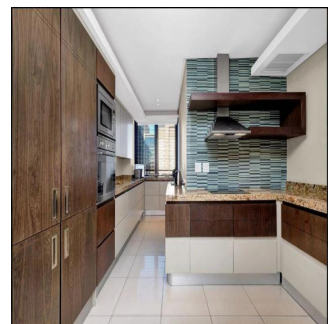

**Nelson Ferreira**

Pam Golding Properties Hyde Park

Sandton, South Africa - Ortszeit

27 82 600 4455

Executive living The Regent offers secure executive living at its very best. This spacious 2 bed 2.5 bath north facing lock up and go apartment is the ideal home for the person wanting all the conveniences of modern life without hassles. Excellent security with lift access straight into the apartment plus concierge, gym, spa, meeting rooms and restaurant. Invest in this superb lifestyle offering.