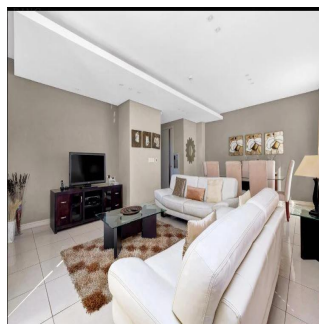

# Executive 2 Bedroom Apartment For Sale In Morningside, Sandton

Südafrika, Gauteng, Sandton, , , 2057,

VERKAUFSPREIS

**USD 384450.00**

🏠 149 qm    🏠 4 Zimmer    🛏️ 2 Schlafzimmer    🚿 2 Badezimmer

🏠 2 Etagen    📐 2 qm Grundstücksfläche    🚗 2 Autostellplätze

**Nelson Ferreira**

Pam Golding Properties Hyde Park

Sandton, South Africa - Ortszeit

27 82 600 4455

Executive living The Regent offers secure executive living at its very best. This spacious 2 bed 2.5 bath north facing lock up and go apartment is the ideal home for the person wanting all the conveniences of modern life without hassles. Excellent security with lift access straight into the apartment plus concierge, gym, spa, meeting rooms and restaurant. Invest in this superb lifestyle offering.