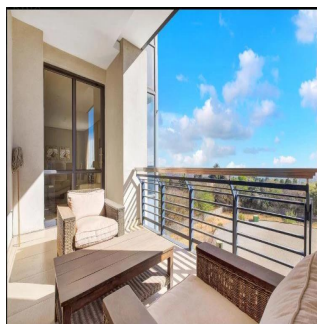

# Executive 2 Bedroom Apartment For Sale In Morningside, Sandton

Südafrika, Gauteng, Sandton, , , 2057,

VERKAUFSPREIS

**\$ 384450.00**

🏠 149 qm    🏠 4 Zimmer    🛏️ 2 Schlafzimmer    🚿 2 Badezimmer

🏠 2 Etagen    📐 2 qm Grundstücksfläche    🚗 2 Autostellplätze

**Nelson Ferreira**

Pam Golding Properties Hyde Park

Sandton, South Africa - Ortszeit

☎️ 27 82 600 4455

Executive living The Regent offers secure executive living at its very best. This spacious 2 bed 2.5 bath north facing lock up and go apartment is the ideal home for the person wanting all the conveniences of modern life without hassles. Excellent security with lift access straight into the apartment plus concierge, gym, spa, meeting rooms and restaurant. Invest in this superb lifestyle offering.