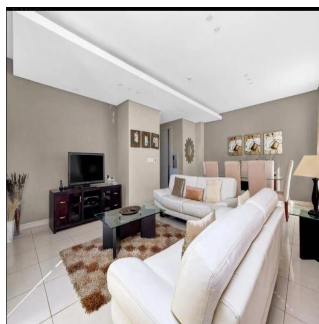

# Executive 2 Bedroom Apartment For Sale In Morningside, Sandton

Südafrika, Gauteng, Sandton, , , 2057,

VERKAUFSPREIS

**\$ 384450.00**

🏠 149 qm    🏠 4 Zimmer    🛏️ 2 Schlafzimmer    🚿 2 Badezimmer

🏠 2 Etagen    📐 2 qm Grundstücksfläche    🚗 2 Autostellplätze

**Nelson Ferreira**

Pam Golding Properties Hyde Park

Sandton, South Africa - Ortszeit

☎️ 27 82 600 4455

Executive living The Regent offers secure executive living at its very best. This spacious 2 bed 2.5 bath north facing lock up and go apartment is the ideal home for the person wanting all the conveniences of modern life without hassles. Excellent security with lift access straight into the apartment plus concierge, gym, spa, meeting rooms and restaurant. Invest in this superb lifestyle offering.