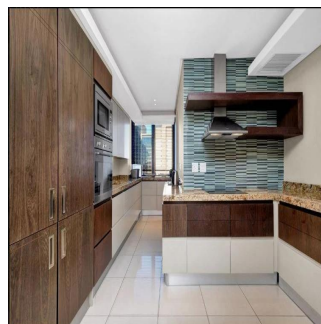

**Nelson Ferreira**

Pam Golding Properties Hyde Park

Sandton, South Africa - Ortszeit

☎️ 27 82 600 4455

Executive living The Regent offers secure executive living at its very best. This spacious 2 bed 2.5 bath north facing lock up and go apartment is the ideal home for the person wanting all the conveniences of modern life without hassles. Excellent security with lift access straight into the apartment plus concierge, gym, spa, meeting rooms and restaurant. Invest in this superb lifestyle offering.