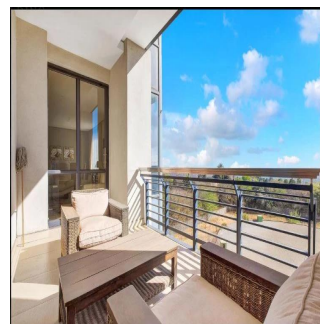

# Executive 2 Bedroom Apartment For Sale In Morningside, Sandton

Südafrika, Gauteng, Sandton, , , 2057,

VERKAUFSPREIS

**USD 384450.00**

🏠 149 qm    🏠 4 Zimmer    🛏️ 2 Schlafzimmer    🚿 2 Badezimmer

🏠 2 Etagen    📐 2 qm Grundstücksfläche    🚗 2 Autostellplätze

**Nelson Ferreira**

Pam Golding Properties Hyde Park

Sandton, South Africa - Ortszeit

27 82 600 4455

Executive living The Regent offers secure executive living at its very best. This spacious 2 bed 2.5 bath north facing lock up and go apartment is the ideal home for the person wanting all the conveniences of modern life without hassles. Excellent security with lift access straight into the apartment plus concierge, gym, spa, meeting rooms and restaurant. Invest in this superb lifestyle offering.