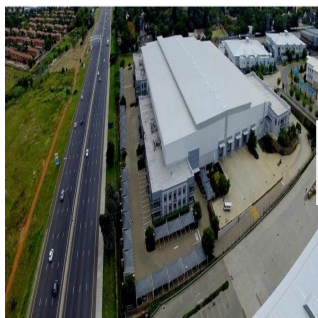

# State Of The Art Warehouse For Sale In Linbro Park

Südafrika, Westkap, Kapstadt, , , 2090,

- 5125 qm
- Zimmer
- Schlafzimmer
- Badezimmer
- Etagen
- qm Grundstücksfläche
- Autostellplätze

**Angelica Palacio**

Provisa Grupo Inmobiliario

Playa del Carmen, Mexico - Ortszeit

+52 984 127 6169

HIGHWAY EXPOSURE - LINBRO PARK State of the art - A Grade Basement area of 1 273sqm can be added as warehousing/ storage space  
Excellent vehicle reticulation Roller shutter doors Dock levellers Exquisite offices and warehouse Ample Parking