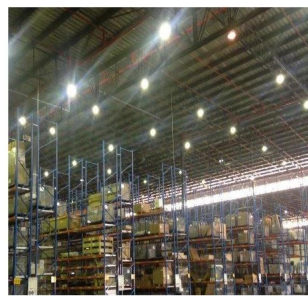

# State Of The Art Warehouse For Sale In Linbro Park

Südafrika, Westkap, Kapstadt, , , 2090,

- 5125 qm
- Zimmer
- Schlafzimmer
- Badezimmer
- Etagen
- qm Grundstücksfläche
- Autostellplätze

**Angelica Palacio**

Provisa Grupo Inmobiliario

Playa del Carmen, Mexico - Ortszeit

+52 984 127 6169

HIGHWAY EXPOSURE - LINBRO PARK State of the art - A Grade Basement area of 1 273sqm can be added as warehousing/ storage space  
Excellent vehicle reticulation Roller shutter doors Dock levellers Exquisite offices and warehouse Ample Parking