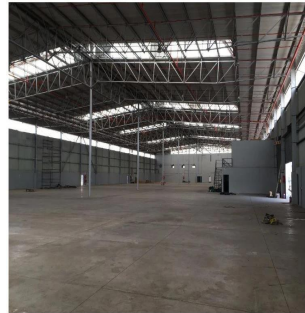

Penthouse

Prime Warehouse For Sale In Linbro Park

Südafrika, Westkap, Mossel Bay, , , 2090,

- 8760 qm
- Zimmer
- Schlafzimmer
- Badezimmer
- Etagen
- qm Grundstücksfläche
- Autostellplätze

Angelica Palacio

Provisa Grupo Inmobiliario
Playa del Carmen, Mexico - Ortszeit

+52 984 127 6169

LINBRO PARK PROPERTY FOR SALE - PRIME POSITION WITH FREEWAY EXPOSURE Prime 'AAA' Grade property located within Linbro Business Park with excellent exposure onto the N3 Freeway. This property offers the ultimate corporate image and is an exclusive opportunity. Warehouse features excellent height. Natural light, 4 large roller shutter doors with on grade access and dock levellers. Upmarket offices with showroom/basement. Available immediately. Option to lease also. Warehouse: app 6 000 sqm Offices/showroom: 2 760 sqm

Verfügbar Von: 13.05.2019

Etage: 4 Etagen: 4 Baujahr: 2017 Pkw-Stellplätze: 4 Baujahr: 2017 Typ: Büro