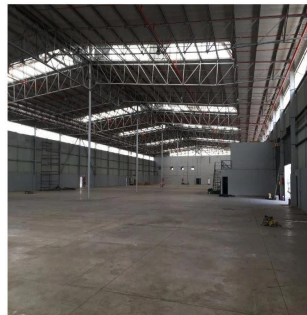

Penthouse

Prime Warehouse For Sale In Linbro Park

Südafrika, Westkap, Mossel Bay, , , 2090,

- 8760 qm
- Zimmer
- Schlafzimmer
- Badezimmer
- Etagen
- qm Grundstücksfläche
- Autostellplätze

Angelica Palacio

Provisa Grupo Inmobiliario

Playa del Carmen, Mexico - Ortszeit

+52 984 127 6169

LINBRO PARK PROPERTY FOR SALE - PRIME POSITION WITH FREEWAY EXPOSURE Prime 'AAA' Grade property located within Linbro Business Park with excellent exposure onto the N3 Freeway. This property offers the ultimate corporate image and is an exclusive opportunity. Warehouse features excellent height. Natural light, 4 large roller shutter doors with on grade access and dock levellers. Upmarket offices with showroom/basement. Available immediately. Option to lease also. Warehouse: app 6 000 sqm Offices/showroom: 2 760 sqm

Verfügbar Von: 13.05.2019

Etage: 4 Etagen: 4 Baujahr: 2017 Pkw-Stellplätze: 4 Baujahr: 2017 Typ: Büro