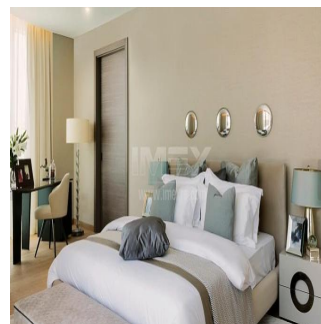

Penthouse

High End 2 Bedroom Hotel Apartment Alef Residences | Palm Jumeirah

VERKAUFSPREIS

\$ 4083000.00

- 446 qm
- Zimmer
- 2 Schlafzimmer
- 2 Badezimmer
- 2 Etagen
- 2 qm Grundstücksfläche
- 2 Autostellplätze

Pgs Realty
Pgs Realty
Panamá, Panama - Ortszeit

+507 391-8878

Purchase one of 104 homes located in eight mansions featuring their own dedicated lobbies and private elevators on the western Crescent of Palm Jumeirah, the hottest high-end Dubai location. Ultra-premium fully-serviced 5 star apartments for investments and for comfort living. Up to 8 per cent annual ROI Lease Management Property Management Quality House-keeping Private Club 104 with 5-star VIP Service Seaview and 500-meters-long Private Beach Philippe Starck mixers Floor-to-ceiling Glass windows Private Beach Cabanas Landscaped Gardens Huge Wraparound Balconies