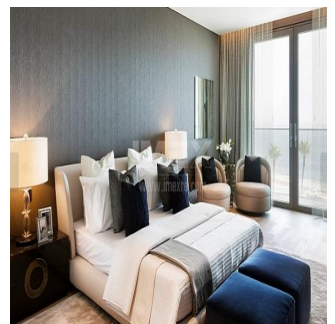

Penthouse

High End 2 Bedroom Hotel Apartment Alef Residences | Palm Jumeirah

VERKAUFSPREIS

\$ 4083000.00

- 446 qm
- Zimmer
- 2 Schlafzimmer
- 2 Badezimmer
- 2 Etagen
- 2 qm Grundstücksfläche
- 2 Autostellplätze

Pgs Realty
Pgs Realty
Panamá, Panama - Ortszeit

+507 391-8878

Purchase one of 104 homes located in eight mansions featuring their own dedicated lobbies and private elevators on the western Crescent of Palm Jumeirah, the hottest high-end Dubai location. Ultra-premium fully-serviced 5 star apartments for investments and for comfort living. Up to 8 per cent annual ROI Lease Management Property Management Quality House-keeping Private Club 104 with 5-star VIP Service Seaview and 500-meters-long Private Beach Philippe Starck mixers Floor-to-ceiling Glass windows Private Beach Cabanas Landscaped Gardens Huge Wraparound Balconies