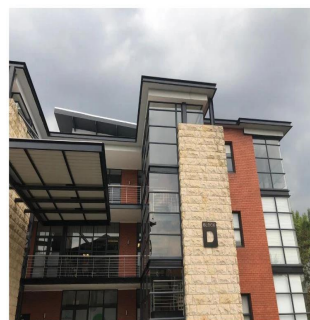

Penthouse

Prime Office For Rent In Cbd Sandton

Südafrika, KwaZulu-Natal, Umhlanga, , , ,

MONATLICHER MIETPREIS

USD 431900.00

- 🏠 298 qm
- 🛏 Zimmer
- 🛏 Schlafzimmer
- 🚿 Badezimmer
- 🏗 Etagen
- 📏 qm Grundstücksfläche
- 🅅 Autostellplätze

Frank Morrice Arias

Servmor Realty

Panamá, Panama - Ortszeit

+507 6670-1137

OFFICE FOR RENT IN UPMARKET OFFICE PARK IN SANDTON Upper Grayston office Park is ideally situated in the heart of the greater Sandton office node, adjacent to the Katherine Street off ramp onto the M1 highway. This a 5 star green rated building with plenty of large windows that allow plenty of natural light to flow throughout. The park features a generator and backup water onsite as well as air-conditioning, lifts and stairs within the building. There is 298/sqm office space available with a combination of glass partitioning. There are 4 balconies, 2 boardrooms and 1 storeroom in the basement.

Verfügbar Von: 08.05.2019

Etage: 4 Etagen: 4 Baujahr: 2017 Pkw-Stellplätze: 4 Baujahr: 2017 Typ: Büro