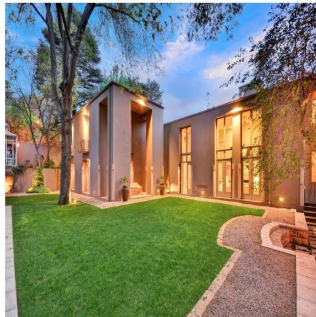

Penthouse

Stunning And Luxurious 4 Bedroom House For Sale In Hyde Park

Südafrika, Westkap, Kapstadt, , , 2196,

VERKAUFSPREIS

USD 1699900.00

-  qm
-  9 Zimmer
-  4 Schlafzimmer
-  5 Badezimmer
-  5 Etagen
-  5 qm Grundstücksfläche
-  5 Autostellplätze

Teresa Castillo
 Morelli And Family Realty
 Panama City, Panama - Ortszeit

 **+507 6219-8406**

A Stunning, Luxurious, Contemporary Home! His award-winning Johann Slee home has an excellent design and numerous attractive features - high volumes, skylights, tall windows and doors, shutters, retracting sliding doors, balconies, curved walls, set in a superb, secure position in boomed 4th Rd. Grand volume reception rooms with fireplace flow on to an entertainment patio with similar height ceiling, wood deck flooring and draw-down blinds, plus enclosed areas for a braai and for refrigerator and storage. The family room opens on the treed garden, with solar-heated pool and automated cover. Large man-cave/entertainment lounge has full home theatre system, bar fittings, space for full-size snooker table, glass-enclosed air conditioned wine units and seated tasting area. Gym room opens on to pool and garden, and has its own cloakroom, plus steam shower. The guest suite has lounge and bedroom, fireplace, bathroom en suite, and opens on to an attractive garden courtyard. Upstairs - the master bedroom has a fireplace and two balconies overlooking the garden, with spacious fitted dressing room and full bathroom en-suite with heated towel rails, plus outside shower. There are two fitted study areas and two further bedrooms with en-suite bathrooms. Two staff rooms each have a kitchenette and bathroom en-suite, plus there is a 65 KVA generator, borehole and water tanks.

Verfügbar Von: 07.05.2019

Etage: 4 Etagen: 4 Baujahr: 2017 Pkw-Stellplätze: 4 Baujahr: 2017 Typ: Büro

Ausstattung

ID Eigenschaft ID

Ausseneinrichtung