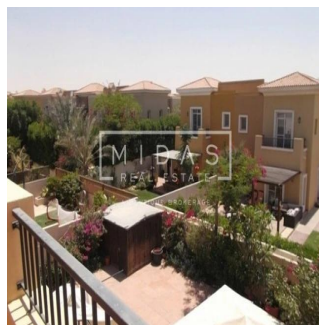

Total Area: 2650 sqft Plot: 2,960 sqft One of the most sought-after neighbourhoods in Dubai, Al Reem spans an impressive 208 acres with lakefront views. An integral part of Arabian Ranches, this desert-themed masterplanned development is an exceptional residential choice for the discerning customers who value the finer things in life. Al Reem's villas draw inspiration from traditional Arab and Spanish architecture and include a variety of detached, two-storey, single-family residences ranging in size from 1,690 to 3,060 sq ft, with three, four and five bedrooms.

Verf?gbar Von: 01.01.1970

Etage: 4   Etagen: 4   Baujahr: 2017   Pkw-Stellpl?tze: 4   Baujahr: 2017   Typ: Büro