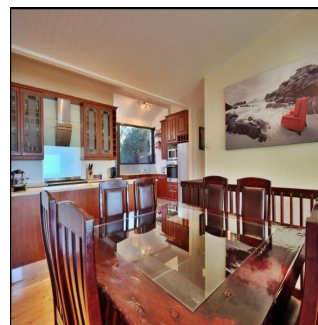

Padeco Realty

Panamá, Panama - Ortszeit

+507 67814141

DRIVE INTO YOUR OWN NORTH FACING BUNGALOW ON THE RIDGE OVERLOOKING THE FAMOUS CLIFTON BEACHES Perfectly positioned overlooking the beautiful Clifton beaches and taking in the exceptional advantage of mountain views. Enjoy the tranquil sounds of crashing waves on the shore whilst lounging next to the rim-flow pool and private garden, perfect for entertaining. The bungalow offers an open-plan lounge, dining room and kitchen flowing onto a large deck. 4 Bedrooms, 3 bathrooms, 3 parking bays and a rented tandem garage.