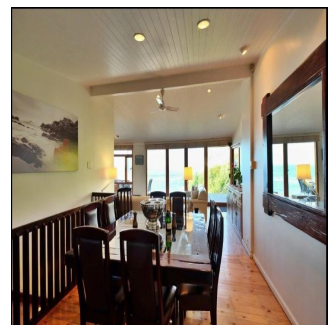

Padeco Realty

Panamá, Panama - Ortszeit

+507 67814141

DRIVE INTO YOUR OWN NORTH FACING BUNGALOW ON THE RIDGE OVERLOOKING THE FAMOUS CLIFTON BEACHES Perfectly positioned overlooking the beautiful Clifton beaches and taking in the exceptional advantage of mountain views. Enjoy the tranquil sounds of crashing waves on the shore whilst lounging next to the rim-flow pool and private garden, perfect for entertaining. The bungalow offers an open-plan lounge, dining room and kitchen flowing onto a large deck. 4 Bedrooms, 3 bathrooms, 3 parking bays and a rented tandem garage.