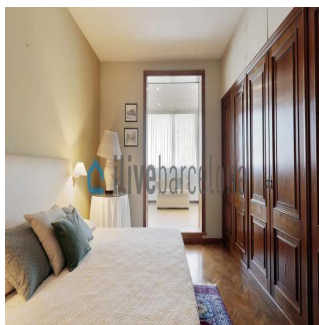

Panamá, Panama - Ortszeit

+507 6030-6782

Bright apartment in l'Eixample with a 16sqm of terrace, just a few steps from Plaza Catalunya, located on a royal estate. Amazing penthouse in l'Eixample Beautiful penthouse of 197sqm useful just a few steps from Plaza Catalunya. The apartment is located in a royal estate that has been remodeled a couple of years ago. The house has a lot of light and has an interior terrace of 16 m2 with an electric awning. It also has a large living room with unevenness (there is a reform project available by the owner), American kitchen with access to the terrace where it houses a large number of cabinets and a table for four people; a single room with a bathroom (preferably service or ironing area), two full bathrooms and three double bedrooms with large closets and rest areas. In the building there is a concierge service.