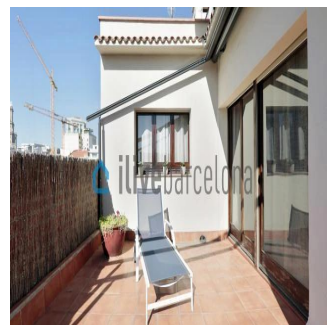

Penthouse

Penthouse In Eishamp

, , ,

VERKAUFSPREIS

? 1390000.00

197 qm 4 Zimmer 3 Schlafzimmer 3 Badezimmer

3 Etagen 3 qm Grundstücksfläche 3 Autostellplätze

Kent Davis

Panama Equity Real Estate

Panamá, Panama - Ortszeit

+507 6030-6782

Bright apartment in l'Eixample with a 16sqm of terrace, just a few steps from Plaza Catalunya, located on a royal estate. Amazing penthouse in l'Eixample Beautiful penthouse of 197sqm useful just a few steps from Plaza Catalunya. The apartment is located in a royal estate that has been remodeled a couple of years ago. The house has a lot of light and has an interior terrace of 16 m2 with an electric awning. It also has a large living room with unevenness (there is a reform project available by the owner), American kitchen with access to the terrace where it houses a large number of cabinets and a table for four people; a single room with a bathroom (preferably service or ironing area), two full bathrooms and three double bedrooms with large closets and rest areas. In the building there is a concierge service.