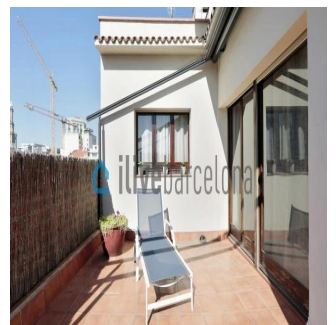

Panamá, Panama - Ortszeit

+507 6030-6782

Bright apartment in l'Eixample with a 16sqm of terrace, just a few steps from Plaza Catalunya, located on a royal estate. Amazing penthouse in l'Eixample Beautiful penthouse of 197sqm useful just a few steps from Plaza Catalunya. The apartment is located in a royal estate that has been remodeled a couple of years ago. The house has a lot of light and has an interior terrace of 16 m2 with an electric awning. It also has a large living room with unevenness (there is a reform project available by the owner), American kitchen with access to the terrace where it houses a large number of cabinets and a table for four people; a single room with a bathroom (preferably service or ironing area), two full bathrooms and three double bedrooms with large closets and rest areas. In the building there is a concierge service.