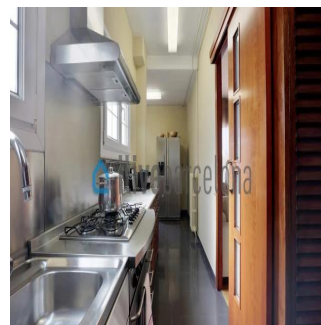

Panamá, Panama - Ortszeit

+507 6030-6782

Bright apartment in l'Eixample with a 16sqm of terrace, just a few steps from Plaza Catalunya, located on a royal estate. Amazing penthouse in l'Eixample Beautiful penthouse of 197sqm useful just a few steps from Plaza Catalunya. The apartment is located in a royal estate that has been remodeled a couple of years ago. The house has a lot of light and has an interior terrace of 16 m2 with an electric awning. It also has a large living room with unevenness (there is a reform project available by the owner), American kitchen with access to the terrace where it houses a large number of cabinets and a table for four people; a single room with a bathroom (preferably service or ironing area), two full bathrooms and three double bedrooms with large closets and rest areas. In the building there is a concierge service.