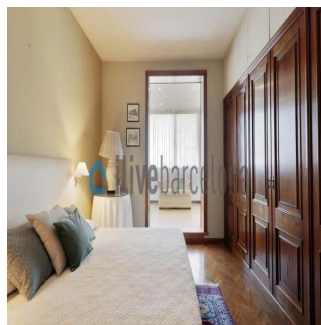

Panama Equity Real Estate

Panamá, Panama - Ortszeit

+507 6030-6782

Bright apartment in l'Eixample with a 16sqm of terrace, just a few steps from Plaza Catalunya, located on a royal estate. Amazing penthouse in l'Eixample Beautiful penthouse of 197sqm useful just a few steps from Plaza Catalunya. The apartment is located in a royal estate that has been remodeled a couple of years ago. The house has a lot of light and has an interior terrace of 16 m2 with an electric awning. It also has a large living room with unevenness (there is a reform project available by the owner), American kitchen with access to the terrace where it houses a large number of cabinets and a table for four people; a single room with a bathroom (preferably service or ironing area), two full bathrooms and three double bedrooms with large closets and rest areas. In the building there is a concierge service.