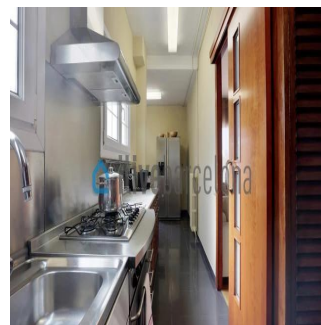

Panama Equity Real Estate

Panamá, Panama - Ortszeit

+507 6030-6782

Bright apartment in l'Eixample with a 16sqm of terrace, just a few steps from Plaza Catalunya, located on a royal estate. Amazing penthouse in l'Eixample Beautiful penthouse of 197sqm useful just a few steps from Plaza Catalunya. The apartment is located in a royal estate that has been remodeled a couple of years ago. The house has a lot of light and has an interior terrace of 16 m2 with an electric awning. It also has a large living room with unevenness (there is a reform project available by the owner), American kitchen with access to the terrace where it houses a large number of cabinets and a table for four people; a single room with a bathroom (preferably service or ironing area), two full bathrooms and three double bedrooms with large closets and rest areas. In the building there is a concierge service.