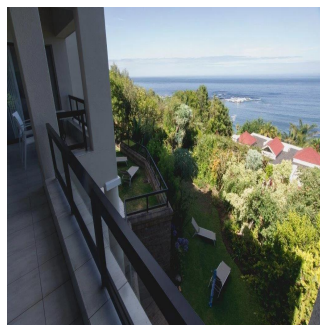

Penthouse

Spacious 4 Bedroom House To Let In Clifton

Panama, Panamá, Panamá, , , 8005,

MONATLICHER MIETPREIS

\$ 3746.00

VERKAUFSPREIS

\$ 0.00

qm 6 Zimmer 4 Schlafzimmer 2 Badezimmer

2 Etagen 2 qm Grundstücksfläche 2 Autostellplätze

Michael Bauer
Sa Property
Cape Town, South Africa - Ortszeit

+27 0832554442

Tucked away a lush mountain setting this spacious home in a secure, gated private estate with quality finishes and wonderful views over the ocean offers a lock up and go lifestyle in one of Cape Town's most sought after locations. Set on 2 levels with views from every room, 4 spacious bedrooms, 2 modern full bathrooms (main en suite) plus guest loo, 2 large open plan living areas and dining room which all open out onto a spacious sea facing patio with braai and modern open plan kitchen. Small garden on the lower level Fibre internet availability, alarm system, trellidoors, burglar bars. Double garage with direct access plus additional parking for 3 cars Small pets welcome by arrangement Available furnished for a long term lease (minimum 6 months) Unfurnished option can be arranged