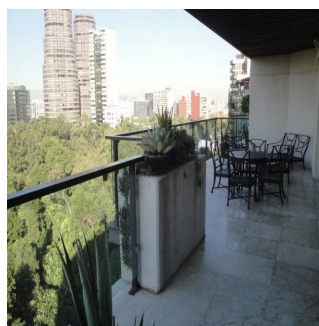

Penthouse

Beautiful Penthouse With Awesome Terrace In Front Of The Woods

Panama, Panama, Panama City, Campos Elíseos, , ,

MONATLICHER MIETPREIS

\$ 9500.00

VERKAUFSPREIS

\$ 0.00

438 qm 6 Zimmer 3 Schlafzimmer 3 Badezimmer

3 Etagen 3 qm Grundstücksfläche 3 Autostellplätze

Bruno Paul Bourlon

Best Realty Mexico

Ciudad de México, Mexico - Ortszeit

+52 55 1766 5789

Beautiful VIP 2-level Penthouse. Fully furnished. 3 bedrooms with bathroom. Master bedroom with large dressing-room and jacuzzi. 656 sqft of terraces. TV area and office,..2 car parking. Security, Awesome view of Park and Chapultepec Castle.