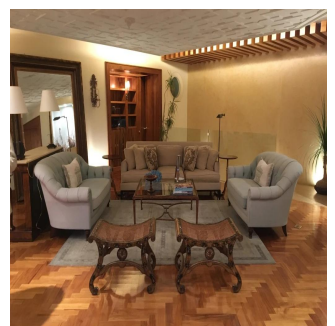

3 Etagen 3 qm Grundstücksfläche 3 Autostellplätze

Bruno Paul Bourlon

Best Realty Mexico

Ciudad de México, Mexico - Ortszeit

+52 55 1766 5789

Beautiful VIP 2-level Penthouse. Fully furnished. 3 bedrooms with bathroom. Master bedroom with large dressing-room and jacuzzi. 656 sqft of terraces. TV area and office,..2 car parking. Security, Awesome view of Park and Chapultepec Castle.