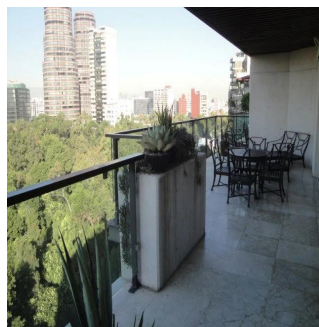

Penthouse

Beautiful Penthouse With Awesome Terrace In Front Of The Woods

Panama, Panama, Panama City, Campos Elíseos, , ,

MONATLICHER MIETPREIS

USD 9500.00

VERKAUFSPREIS

USD 0.00

🏠 438 qm 🏠 6 Zimmer 🛏️ 3 Schlafzimmer 🚿 3 Badezimmer

🏠 3 Etagen 📏 3 qm Grundstücksfläche 🚗 3 Autostellplätze

Bruno Paul Bourlon

Best Realty Mexico

Ciudad de México, Mexico - Ortszeit

+52 55 1766 5789

Beautiful VIP 2-level Penthouse. Fully furnished. 3 bedrooms with bathroom. Master bedroom with large dressing-room and jacuzzi. 656 sqft of terraces. TV area and office,..2 car parking. Security, Awesome view of Park and Chapultepec Castle.