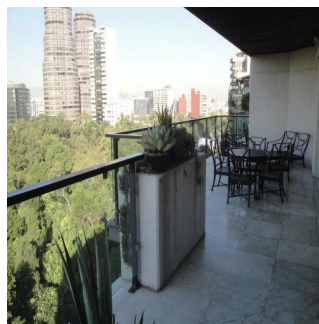

Penthouse

Beautiful Penthouse With Awesome Terrace In Front Of The Woods

Panama, Panama, Panama City, Campos Elíseos, , ,

MONATLICHER MIETPREIS

USD 9500.00

VERKAUFSPREIS

USD 0.00

🏠 438 qm 🏠 6 Zimmer 🛏️ 3 Schlafzimmer 🚿 3 Badezimmer

🏠 3 Etagen 📏 3 qm Grundstücksfläche 🚗 3 Autostellplätze

Bruno Paul Bourlon

Best Realty Mexico

Ciudad de México, Mexico - Ortszeit

+52 55 1766 5789

Beautiful VIP 2-level Penthouse. Fully furnished. 3 bedrooms with bathroom. Master bedroom with large dressing-room and jacuzzi. 656 sqft of terraces. TV area and office,..2 car parking. Security, Awesome view of Park and Chapultepec Castle.