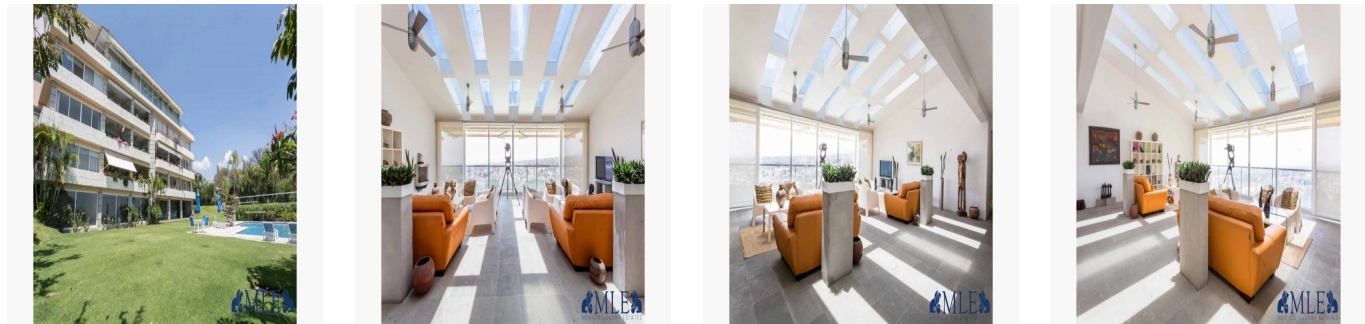

Penthouse

Penthouse Premium With Panorama View

Panama, Panamá, Panamá, , , ,

VERKAUFSPREIS

\$ 852400.00

-  544 qm
-  6 Zimmer
-  3 Schlafzimmer
-  3 Badezimmer
-  3 Etagen
-  3 qm Grundstücksfläche
-  3 Autostellplätze

Mexico Luxury Estates
Mexico Luxury Estates
Cuernavaca, Mexico - Ortszeit

 +52 (777)221-0421

Glorious light illuminates this spectacular modern Penthouse on a commanding height above the town. By day, its subtle skylights reflect a spectrum of color on high white ceilings and walls. Evening shadows carve dramatic sunsets on the mountains and the night views mesmerize. Formal lines and sleek natural stone floors complement the Penthouse which is extensive yet comfortable and above all, endowed with a warm friendly ambience enhanced by the owners' personal treasures from world travels, some of them displayed in gallery settings. Open dining and living areas magnify the overall sense of sculptured space. There are three generous sized bedrooms, and three and a half baths with the Master suite boasting a sitting area, private terrace and an ample walk-in closet. Finished to their tasteful specifications, the owners incorporated various practical ideas and amenities including an open bar, a stainless steel galley-style kitchen, a private office, and three outdoor terraces. A large service area has a laundry room, bedroom and bath. Additional storage is in the independent parking area which holds 7 plus cars. The completely separate, non public entrance gives the impression of a private home yet maintains the amenities and conveniences of a turn key penthouse. Premium Panorama Penthouse takes its name from the unsurpassable views, and having a sense of over seeing it all.