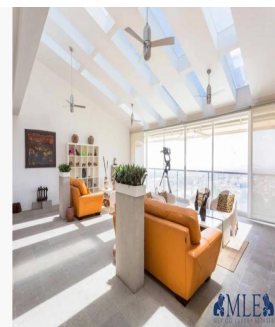

## Mexico Luxury Estates

Mexico Luxury Estates

Cuernavaca, Mexico - Ortszeit

☎ +52 (777)221-0421

Glorious light illuminates this spectacular modern Penthouse on a commanding height above the town. By day, its subtle skylights reflect a spectrum of color on high white ceilings and walls. Evening shadows carve dramatic sunsets on the mountains and the night views mesmerize. Formal lines and sleek natural stone floors complement the Penthouse which is extensive yet comfortable and above all, endowed with a warm friendly ambience enhanced by the owners' personal treasures from world travels, some of them displayed in gallery settings. Open dining and living areas magnify the overall sense of sculptured space. There are three generous sized bedrooms, and three and a half baths with the Master suite boasting a sitting area, private terrace and an ample walk-in closet. Finished to their tasteful specifications, the owners incorporated various practical ideas and amenities including an open bar, a stainless steel galley-style kitchen, a private office, and three outdoor terraces. A large service area has a laundry room, bedroom and bath. Additional storage is in the independent parking area which holds 7 plus cars. The completely separate, non public entrance gives the impression of a private home yet maintains the amenities and conveniences of a turn key penthouse. Premium Panorama Penthouse takes its name from the unsurpassable views, and having a sense of over seeing it all.