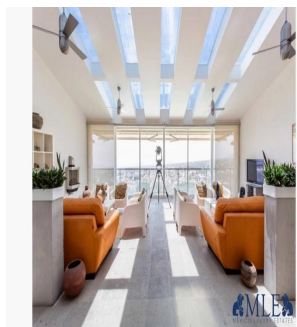

## Mexico Luxury Estates

Mexico Luxury Estates

Cuernavaca, Mexico - Ortszeit

☎ +52 (777)221-0421

Glorious light illuminates this spectacular modern Penthouse on a commanding height above the town. By day, its subtle skylights reflect a spectrum of color on high white ceilings and walls. Evening shadows carve dramatic sunsets on the mountains and the night views mesmerize. Formal lines and sleek natural stone floors complement the Penthouse which is extensive yet comfortable and above all, endowed with a warm friendly ambience enhanced by the owners' personal treasures from world travels, some of them displayed in gallery settings. Open dining and living areas magnify the overall sense of sculptured space. There are three generous sized bedrooms, and three and a half baths with the Master suite boasting a sitting area, private terrace and an ample walk-in closet. Finished to their tasteful specifications, the owners incorporated various practical ideas and amenities including an open bar, a stainless steel galley-style kitchen, a private office, and three outdoor terraces. A large service area has a laundry room, bedroom and bath. Additional storage is in the independent parking area which holds 7 plus cars. The completely separate, non public entrance gives the impression of a private home yet maintains the amenities and conveniences of a turn key penthouse. Premium Panorama Penthouse takes its name from the unsurpassable views, and having a sense of over seeing it all.