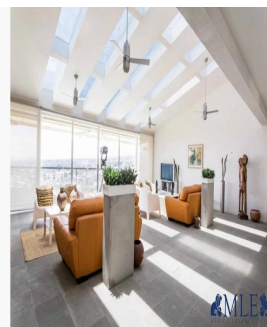

## Mexico Luxury Estates

Mexico Luxury Estates

Cuernavaca, Mexico - Ortszeit

☎ +52 (777)221-0421

Glorious light illuminates this spectacular modern Penthouse on a commanding height above the town. By day, its subtle skylights reflect a spectrum of color on high white ceilings and walls. Evening shadows carve dramatic sunsets on the mountains and the night views mesmerize. Formal lines and sleek natural stone floors complement the Penthouse which is extensive yet comfortable and above all, endowed with a warm friendly ambience enhanced by the owners' personal treasures from world travels, some of them displayed in gallery settings. Open dining and living areas magnify the overall sense of sculptured space. There are three generous sized bedrooms, and three and a half baths with the Master suite boasting a sitting area, private terrace and an ample walk-in closet. Finished to their tasteful specifications, the owners incorporated various practical ideas and amenities including an open bar, a stainless steel galley-style kitchen, a private office, and three outdoor terraces. A large service area has a laundry room, bedroom and bath. Additional storage is in the independent parking area which holds 7 plus cars. The completely separate, non public entrance gives the impression of a private home yet maintains the amenities and conveniences of a turn key penthouse. Premium Panorama Penthouse takes its name from the unsurpassable views, and having a sense of over seeing it all.