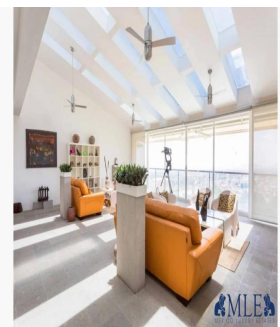

## Mexico Luxury Estates

Mexico Luxury Estates

Cuernavaca, Mexico - Ortszeit

☎️ +52 (777)221-0421

Glorious light illuminates this spectacular modern Penthouse on a commanding height above the town. By day, its subtle skylights reflect a spectrum of color on high white ceilings and walls. Evening shadows carve dramatic sunsets on the mountains and the night views mesmerize. Formal lines and sleek natural stone floors complement the Penthouse which is extensive yet comfortable and above all, endowed with a warm friendly ambience enhanced by the owners' personal treasures from world travels, some of them displayed in gallery settings. Open dining and living areas magnify the overall sense of sculptured space. There are three generous sized bedrooms, and three and a half baths with the Master suite boasting a sitting area, private terrace and an ample walk-in closet. Finished to their tasteful specifications, the owners incorporated various practical ideas and amenities including an open bar, a stainless steel galley-style kitchen, a private office, and three outdoor terraces. A large service area has a laundry room, bedroom and bath. Additional storage is in the independent parking area which holds 7 plus cars. The completely separate, non public entrance gives the impression of a private home yet maintains the amenities and conveniences of a turn key penthouse. Premium Panorama Penthouse takes its name from the unsurpassable views, and having a sense of over seeing it all.