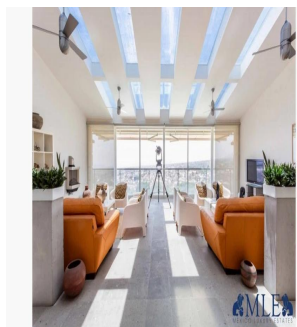

## Mexico Luxury Estates

Mexico Luxury Estates

Cuernavaca, Mexico - Ortszeit

☎️ +52 (777)221-0421

Glorious light illuminates this spectacular modern Penthouse on a commanding height above the town. By day, its subtle skylights reflect a spectrum of color on high white ceilings and walls. Evening shadows carve dramatic sunsets on the mountains and the night views mesmerize. Formal lines and sleek natural stone floors complement the Penthouse which is extensive yet comfortable and above all, endowed with a warm friendly ambience enhanced by the owners' personal treasures from world travels, some of them displayed in gallery settings. Open dining and living areas magnify the overall sense of sculptured space. There are three generous sized bedrooms, and three and a half baths with the Master suite boasting a sitting area, private terrace and an ample walk-in closet. Finished to their tasteful specifications, the owners incorporated various practical ideas and amenities including an open bar, a stainless steel galley-style kitchen, a private office, and three outdoor terraces. A large service area has a laundry room, bedroom and bath. Additional storage is in the independent parking area which holds 7 plus cars. The completely separate, non public entrance gives the impression of a private home yet maintains the amenities and conveniences of a turn key penthouse. Premium Panorama Penthouse takes its name from the unsurpassable views, and having a sense of over seeing it all.