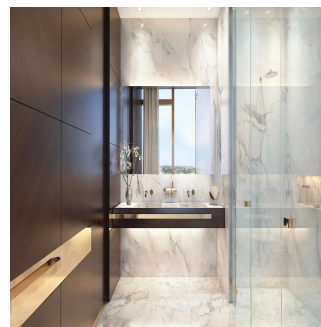

Javier Sierra

Ivan Sierra Inversiones

Panamá, Panama - Ortszeit

+507 236-8353

Located in Santa María Golf & Country Club, the most prestigious residential area in Panama surrounded by a spectacular 18-hole golf course designed by Nicklaus Design, comes a project to give new meaning to the word "exclusivity." The architecture of the project was conceptualized by the renowned firm GVA Arquitectos and with interior design carried out under the guidelines and support of the renowned Italian brand FENDI, La Maison is a project that presents a luxurious tower with large spaces that offer a sophisticated lifestyle with a VIP treatment under the concierge service. APARTMENTS OF: 317M2 362M2 406M2 3 AND 4 BEDROOMS WITH PRIVATE BATHROOM ITALIAN KITCHEN WITH LUXURY FINISHES LARGE TERRACES WITH BEAUTIFUL VIEW 2 APARTMENTS BY FLAT WITH INDEPENDENT HALL PENTHOUSES AVAILABLE Request a meeting for more information