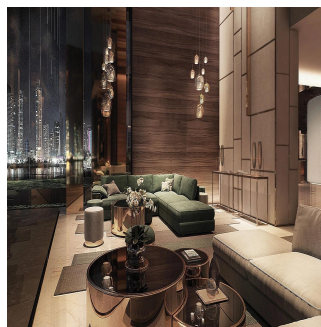

Penthouse

La Maison By Fendi House In Santa Maria Golf

Singapore, Singapore, Singapore, Calle 125 Este, ,

VERKAUFSPREIS

USD 1360000.00

344 qm 6 Zimmer 3 Schlafzimmer 3 Badezimmer

3 Etagen 3 qm Grundstücksfläche 3 Autostellplätze

Javier Sierra

Ivan Sierra Inversiones

Panamá, Panama - Ortszeit

+507 236-8353

Located in Santa María Golf & Country Club, the most prestigious residential area in Panama surrounded by a spectacular 18-hole golf course designed by Nicklaus Design, comes a project to give new meaning to the word "exclusivity." The architecture of the project was conceptualized by the renowned firm GVA Arquitectos and with interior design carried out under the guidelines and support of the renowned Italian brand FENDI, La Maison is a project that presents a luxurious tower with large spaces that offer a sophisticated lifestyle with a VIP treatment under the concierge service. APARTMENTS OF: 317M2 362M2 406M2 3 AND 4 BEDROOMS WITH PRIVATE BATHROOM ITALIAN KITCHEN WITH LUXURY FINISHES LARGE TERRACES WITH BEAUTIFUL VIEW 2 APARTMENTS BY FLAT WITH INDEPENDENT HALL PENTHOUSES AVAILABLE Request a meeting for more information