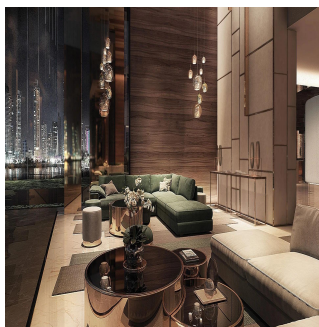

Penthouse

La Maison By Fendi House In Santa Maria Golf

Singapore, Singapore, Singapore, Calle 125 Este, ,

VERKAUFSPREIS

\$ 1360000.00

-  344 qm
-  6 Zimmer
-  3 Schlafzimmer
-  3 Badezimmer
-  3 Etagen
-  3 qm Grundstücksfläche
-  3 Autostellplätze

Javier Sierra
Ivan Sierra Inversiones
Panamá, Panama - Ortszeit

 **+507 236-8353**

Located in Santa María Golf & Country Club, the most prestigious residential area in Panama surrounded by a spectacular 18-hole golf course designed by Nicklaus Design, comes a project to give new meaning to the word "exclusivity." The architecture of the project was conceptualized by the renowned firm GVA Arquitectos and with interior design carried out under the guidelines and support of the renowned Italian brand FENDI, La Maison is a project that presents a luxurious tower with large spaces that offer a sophisticated lifestyle with a VIP treatment under the concierge service. APARTMENTS OF: 317M2 362M2 406M2 3 AND 4 BEDROOMS WITH PRIVATE BATHROOM ITALIAN KITCHEN WITH LUXURY FINISHES LARGE TERRACES WITH BEAUTIFUL VIEW 2 APARTMENTS BY FLAT WITH INDEPENDENT HALL PENTHOUSES AVAILABLE Request a meeting for more information