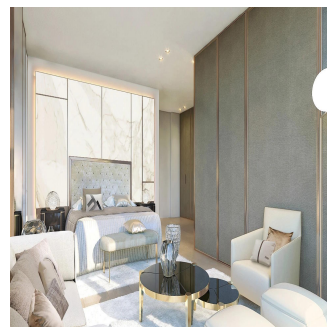

Penthouse

La Maison By Fendi House In Santa Maria Golf

Singapore, Singapore, Singapore, Calle 125 Este, ,

VERKAUFSPREIS

USD 1360000.00

344 qm 6 Zimmer 3 Schlafzimmer 3 Badezimmer

3 Etagen 3 qm Grundstücksfläche 3 Autostellplätze

Javier Sierra

Ivan Sierra Inversiones

Panamá, Panama - Ortszeit

+507 236-8353

Located in Santa María Golf & Country Club, the most prestigious residential area in Panama surrounded by a spectacular 18-hole golf course designed by Nicklaus Design, comes a project to give new meaning to the word "exclusivity." The architecture of the project was conceptualized by the renowned firm GVA Arquitectos and with interior design carried out under the guidelines and support of the renowned Italian brand FENDI, La Maison is a project that presents a luxurious tower with large spaces that offer a sophisticated lifestyle with a VIP treatment under the concierge service. APARTMENTS OF: 317M2 362M2 406M2 3 AND 4 BEDROOMS WITH PRIVATE BATHROOM ITALIAN KITCHEN WITH LUXURY FINISHES LARGE TERRACES WITH BEAUTIFUL VIEW 2 APARTMENTS BY FLAT WITH INDEPENDENT HALL PENTHOUSES AVAILABLE Request a meeting for more information