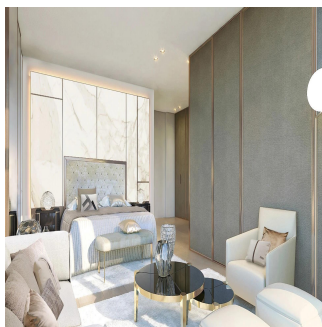

Penthouse

La Maison By Fendi House In Santa Maria Golf

Singapore, Singapore, Singapore, Calle 125 Este, ,

VERKAUFSPREIS

\$ 1360000.00

-  344 qm
-  6 Zimmer
-  3 Schlafzimmer
-  3 Badezimmer
-  3 Etagen
-  3 qm Grundstücksfläche
-  3 Autostellplätze

Javier Sierra
Ivan Sierra Inversiones
Panamá, Panama - Ortszeit

 **+507 236-8353**

Located in Santa María Golf & Country Club, the most prestigious residential area in Panama surrounded by a spectacular 18-hole golf course designed by Nicklaus Design, comes a project to give new meaning to the word "exclusivity." The architecture of the project was conceptualized by the renowned firm GVA Arquitectos and with interior design carried out under the guidelines and support of the renowned Italian brand FENDI, La Maison is a project that presents a luxurious tower with large spaces that offer a sophisticated lifestyle with a VIP treatment under the concierge service. APARTMENTS OF: 317M2 362M2 406M2 3 AND 4 BEDROOMS WITH PRIVATE BATHROOM ITALIAN KITCHEN WITH LUXURY FINISHES LARGE TERRACES WITH BEAUTIFUL VIEW 2 APARTMENTS BY FLAT WITH INDEPENDENT HALL PENTHOUSES AVAILABLE Request a meeting for more information