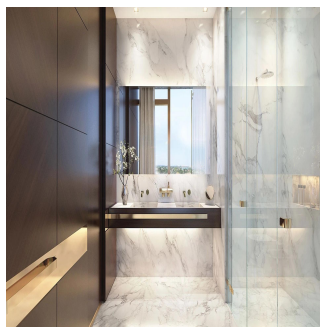

Javier Sierra
Ivan Sierra Inversiones
Panamá, Panama - Ortszeit

 **+507 236-8353**

Located in Santa María Golf & Country Club, the most prestigious residential area in Panama surrounded by a spectacular 18-hole golf course designed by Nicklaus Design, comes a project to give new meaning to the word "exclusivity." The architecture of the project was conceptualized by the renowned firm GVA Arquitectos and with interior design carried out under the guidelines and support of the renowned Italian brand FENDI, La Maison is a project that presents a luxurious tower with large spaces that offer a sophisticated lifestyle with a VIP treatment under the concierge service. APARTMENTS OF: 317M2 362M2 406M2 3 AND 4 BEDROOMS WITH PRIVATE BATHROOM ITALIAN KITCHEN WITH LUXURY FINISHES LARGE TERRACES WITH BEAUTIFUL VIEW 2 APARTMENTS BY FLAT WITH INDEPENDENT HALL PENTHOUSES AVAILABLE Request a meeting for more information