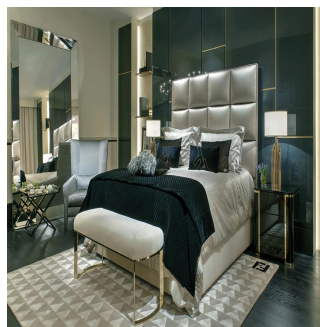

Penthouse

La Maison By Fendi House In Santa Maria Golf

Singapore, Singapore, Singapore, Calle 125 Este, ,

VERKAUFSPREIS

USD 1360000.00

344 qm 6 Zimmer 3 Schlafzimmer 3 Badezimmer

3 Etagen 3 qm Grundstücksfläche 3 Autostellplätze

Javier Sierra

Ivan Sierra Inversiones

Panamá, Panama - Ortszeit

+507 236-8353

Located in Santa María Golf & Country Club, the most prestigious residential area in Panama surrounded by a spectacular 18-hole golf course designed by Nicklaus Design, comes a project to give new meaning to the word "exclusivity." The architecture of the project was conceptualized by the renowned firm GVA Arquitectos and with interior design carried out under the guidelines and support of the renowned Italian brand FENDI, La Maison is a project that presents a luxurious tower with large spaces that offer a sophisticated lifestyle with a VIP treatment under the concierge service. APARTMENTS OF: 317M2 362M2 406M2 3 AND 4 BEDROOMS WITH PRIVATE BATHROOM ITALIAN KITCHEN WITH LUXURY FINISHES LARGE TERRACES WITH BEAUTIFUL VIEW 2 APARTMENTS BY FLAT WITH INDEPENDENT HALL PENTHOUSES AVAILABLE Request a meeting for more information