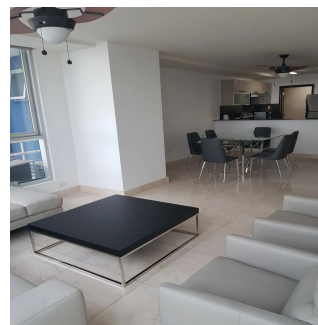

Penthouse

Villa Del Mar On Avenida Balboa For Rent

Singapore, Singapore, Singapore, Av Balboa, , ,

MONATLICHER MIETPREIS

\$ 1300.00

 101 qm
  2 Zimmer
  1 Schlafzimmer
  1 Badezimmer

 1 Etagen
  1 qm Grundstücksfläche
  1 Autostellplätze

Pgs Realty

Pgs Realty

Panamá, Panama - Ortszeit

+507 391-8878

Villa del Mar on Avenida Balboa is one of the most sought-after addresses in Panama City for foreign executives and other expats alike. This one-bedroom unit den/TV room has been decorated with modern Italian furnishings. Other characteristics include: 101 m2 (1,087 sq ft) of constructed area Marble flooring throughout Floor-to-ceiling windows in living room and master bedroom Views of the Bay of Panama, Casco Antiguo and the Amador Causeway Large open kitchen with imported cabinetry and granite countertops Separate laundry area Half-bath for visitors Master suite with large walk-in closet and private bathroom Included in the price of the rent is a use of one parking spot and access to the building's impressive rooftop social area, featuring a large pool, jacuzzi, ballroom for private events, air-conditioned gym, games room and zen garden. The building's security system is top-notch, with 24-hour security guards and extensive video monitoring of common areas. The only large downtown park is located one block from the entrance to Villa del Mar, providing safe and easy access to the "Cinta Costera" waterfront park system with its walking and biking trails. A first-class grocery store, gourmet butcher, Asian food market, multiple pharmacies and the city's financial district are all within a three-block radius of the building, as well as the Calle Uruguay restaurant zone that is home to some of the city's better dining options. Contact: +507 6434-2081 or via email: emily@pgsrealty.com