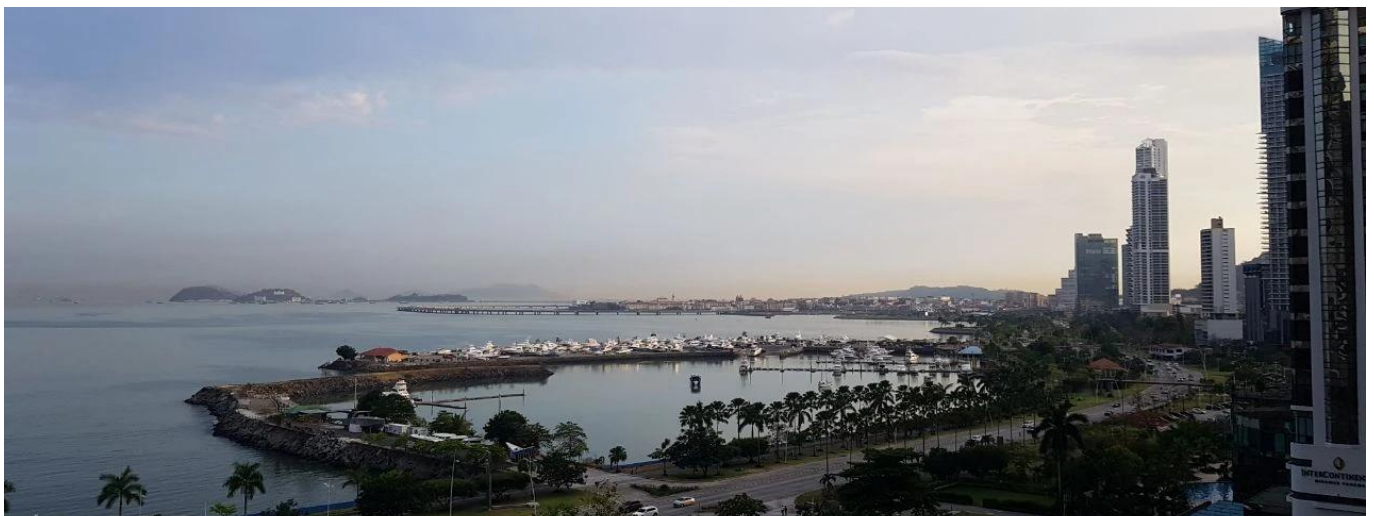

Penthouse

Villa Del Mar On Avenida Balboa For Rent

Singapore, Singapore, Singapore, Av Balboa, , ,

MONATLICHER MIETPREIS

\$ 1300.00

 101 qm
  2 Zimmer
  1 Schlafzimmer
  1 Badezimmer

 1 Etagen
  1 qm Grundstücksfläche
  1 Autostellplätze

Pgs Realty

Pgs Realty

Panamá, Panama - Ortszeit

+507 391-8878

Villa del Mar on Avenida Balboa is one of the most sought-after addresses in Panama City for foreign executives and other expats alike. This one-bedroom unit den/TV room has been decorated with modern Italian furnishings. Other characteristics include: 101 m2 (1,087 sq ft) of constructed area Marble flooring throughout Floor-to-ceiling windows in living room and master bedroom Views of the Bay of Panama, Casco Antiguo and the Amador Causeway Large open kitchen with imported cabinetry and granite countertops Separate laundry area Half-bath for visitors Master suite with large walk-in closet and private bathroom Included in the price of the rent is a use of one parking spot and access to the building's impressive rooftop social area, featuring a large pool, jacuzzi, ballroom for private events, air-conditioned gym, games room and zen garden. The building's security system is top-notch, with 24-hour security guards and extensive video monitoring of common areas. The only large downtown park is located one block from the entrance to Villa del Mar, providing safe and easy access to the "Cinta Costera" waterfront park system with its walking and biking trails. A first-class grocery store, gourmet butcher, Asian food market, multiple pharmacies and the city's financial district are all within a three-block radius of the building, as well as the Calle Uruguay restaurant zone that is home to some of the city's better dining options. Contact: +507 6434-2081 or via email: emily@pgsrealty.com