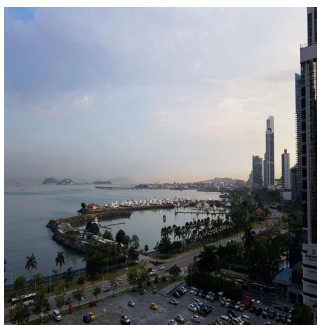

Penthouse

Villa Del Mar On Avenida Balboa For Rent

Singapore, Singapore, Singapore, Av Balboa, , ,

MONATLICHER MIETPREIS

\$ 1300.00

 101 qm
  2 Zimmer
  1 Schlafzimmer
  1 Badezimmer

 1 Etagen
  1 qm Grundstücksfläche
  1 Autostellplätze

Pgs Realty

Pgs Realty

Panamá, Panama - Ortszeit

+507 391-8878

Villa del Mar on Avenida Balboa is one of the most sought-after addresses in Panama City for foreign executives and other expats alike. This one-bedroom unit den/TV room has been decorated with modern Italian furnishings. Other characteristics include: 101 m2 (1,087 sq ft) of constructed area Marble flooring throughout Floor-to-ceiling windows in living room and master bedroom Views of the Bay of Panama, Casco Antiguo and the Amador Causeway Large open kitchen with imported cabinetry and granite countertops Separate laundry area Half-bath for visitors Master suite with large walk-in closet and private bathroom Included in the price of the rent is a use of one parking spot and access to the building's impressive rooftop social area, featuring a large pool, jacuzzi, ballroom for private events, air-conditioned gym, games room and zen garden. The building's security system is top-notch, with 24-hour security guards and extensive video monitoring of common areas. The only large downtown park is located one block from the entrance to Villa del Mar, providing safe and easy access to the "Cinta Costera" waterfront park system with its walking and biking trails. A first-class grocery store, gourmet butcher, Asian food market, multiple pharmacies and the city's financial district are all within a three-block radius of the building, as well as the Calle Uruguay restaurant zone that is home to some of the city's better dining options. Contact: +507 6434-2081 or via email: emily@pgsrealty.com