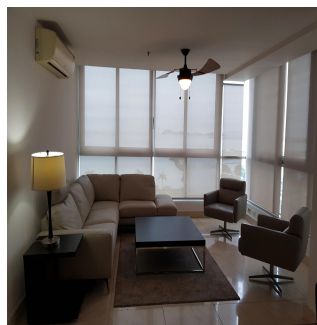

Penthouse

Villa Del Mar On Avenida Balboa For Rent

Singapore, Singapore, Singapore, Av Balboa, , ,

MONATLICHER MIETPREIS

\$ 1300.00

 101 qm
  2 Zimmer
  1 Schlafzimmer
  1 Badezimmer

 1 Etagen
  1 qm Grundstücksfläche
  1 Autostellplätze

Pgs Realty

Pgs Realty

Panamá, Panama - Ortszeit

+507 391-8878

Villa del Mar on Avenida Balboa is one of the most sought-after addresses in Panama City for foreign executives and other expats alike. This one-bedroom unit den/TV room has been decorated with modern Italian furnishings. Other characteristics include: 101 m2 (1,087 sq ft) of constructed area Marble flooring throughout Floor-to-ceiling windows in living room and master bedroom Views of the Bay of Panama, Casco Antiguo and the Amador Causeway Large open kitchen with imported cabinetry and granite countertops Separate laundry area Half-bath for visitors Master suite with large walk-in closet and private bathroom Included in the price of the rent is a use of one parking spot and access to the building's impressive rooftop social area, featuring a large pool, jacuzzi, ballroom for private events, air-conditioned gym, games room and zen garden. The building's security system is top-notch, with 24-hour security guards and extensive video monitoring of common areas. The only large downtown park is located one block from the entrance to Villa del Mar, providing safe and easy access to the "Cinta Costera" waterfront park system with its walking and biking trails. A first-class grocery store, gourmet butcher, Asian food market, multiple pharmacies and the city's financial district are all within a three-block radius of the building, as well as the Calle Uruguay restaurant zone that is home to some of the city's better dining options. Contact: +507 6434-2081 or via email: emily@pgsrealty.com