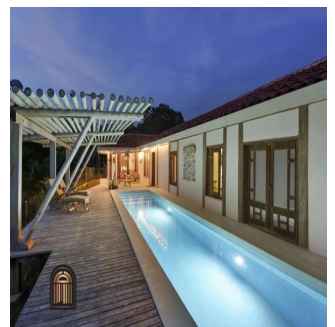

Open Doors Panama Estates

Panamá, Panama - Ortszeit

+507 6390-5229

The Kanyini Retreat is just that. It's an escape, a luxury of nature, views and sounds that are good for the soul. Set in the gorgeous hillside of the southern tip of The Azuero Peninsula, the property provides privacy to each of its quality built and artistically designed structures. A private owner's residence features hand-etched ceilings, custom woodwork, ocean-view pool and sundeck, and fenced yard for pets. Five guest suites are perfect for family reunions, nightly rentals, or corporate retreats. All guests come together and share the community kitchen. The sunsets are lovely with the backdrop of the Pacific Ocean. Nothing but the sounds of nature will demand your attention! The property is fully remodeled for structural integrity, functionality, quality, durability and water flow. Remodel includes 435 meters of concrete road, and 87 meters of concrete path. Truly, it is turn-key with all appliances and guest furniture included. Please see the full list of features and inclusions in the tab area below the photos.

Verfügbar Von: 16.08.2019

Etage: 4 Etagen: 4 Baujahr: 2017 Pkw-Stellplätze: 4 Baujahr: 2017 Typ: Büro

If you decide to leave the retreat, nearby you can enjoy the tourist amenities of Playa Venao and Cañas such as zip lining, surfing, horseback riding, skateboarding, kyaking, SUP boarding, fishing, eco-tours, hiking, dining and amazing coffee. Internationally renowned Panga's restaurant at Eco Venao offers a gastronomic experience of farm-to-table Panamanian style and international cuisine. Twice daily commercial flights to Chitre are possible where you can rent a vehicle and stock up on organic groceries at Riba Smith before heading down to the retreat. Or, arrive by helicopter direct to your property. At Kanyni Retreat you can give your guests the experience they will not soon forget