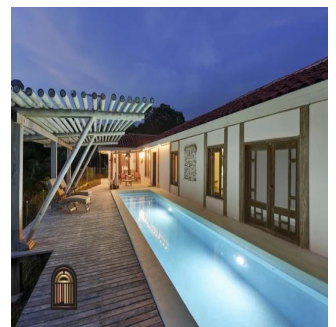

Penthouse

Kanyini Retreat Cabins

Singapore, Singapore, Singapore, , , ,

VERKAUFSPREIS

USD 895000.00

🏠 680 qm 🏠 12 Zimmer 🛏 5 Schlafzimmer 🚿 7 Badezimmer

🏗 7 Etagen 📐 7 qm Grundstücksfläche 🅇 7 Autostellplätze

Karla Adams

Open Doors Panama Estates

Panamá, Panama - Ortszeit

☎ +507 6390-5229

The Kanyini Retreat is just that. It's an escape, a luxury of nature, views and sounds that are good for the soul. Set in the gorgeous hillside of the southern tip of The Azuero Peninsula, the property provides privacy to each of its quality built and artistically designed structures. A private owner's residence features hand-etched ceilings, custom woodwork, ocean-view pool and sundeck, and fenced yard for pets. Five guest suites are perfect for family reunions, nightly rentals, or corporate retreats. All guests come together and share the community kitchen. The sunsets are lovely with the backdrop of the Pacific Ocean. Nothing but the sounds of nature will demand your attention! The property is fully remodeled for structural integrity, functionality, quality, durability and water flow. Remodel includes 435 meters of concrete road, and 87 meters of concrete path. Truly, it is turn-key with all appliances and guest furniture included. Please see the full list of features and inclusions in the tab area below the photos.