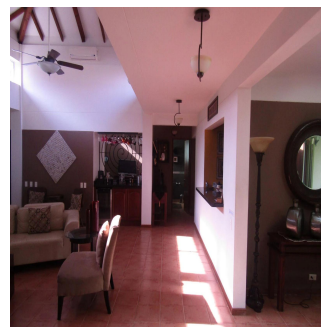

With all of the comforts of home, this villa is move-in ready! Private swimming pool with waterfall, extra large bedrooms all with private baths, open living space, vaulted ceilings, fully air-conditioned, beautiful granite and marble countertops, tiled floors, leather sofas, custom iron beds, exceptional décor all in excellent condition, incredible golf course view from front and back yard, large private lot, mature landscaping, covered patios, custom patio furniture, flower covered arbor, palm trees, fully screened, window tinting, gas grill, hand painted mural, this is a must see. Perfect opportunity for the retired or semi-retired, part time or full time resident. Excellent source of rental income, when you are not able to enjoy paradise, rent it out with on-site rental management team.

Verfügbar Von: 16.08.2019

Etage: 4   Etagen: 4   Baujahr: 2017   Pkw-Stellplätze: 4   Baujahr: 2017   Typ: Büro