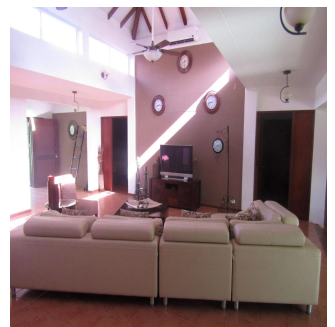

With all of the comforts of home, this villa is move-in ready! Private swimming pool with waterfall, extra large bedrooms all with private baths, open living space, vaulted ceilings, fully air-conditioned, beautiful granite and marble countertops, tiled floors, leather sofas, custom iron beds, exceptional décor all in excellent condition, incredible golf course view from front and back yard, large private lot, mature landscaping, covered patios, custom patio furniture, flower covered arbor, palm trees, fully screened, window tinting, gas grill, hand painted mural, this is a must see. Perfect opportunity for the retired or semi-retired, part time or full time resident. Excellent source of rental income, when you are not able to enjoy paradise, rent it out with on-site rental management team.

Verfügbar Von: 16.08.2019

Etage: 4   Etagen: 4   Baujahr: 2017   Pkw-Stellplätze: 4   Baujahr: 2017   Typ: Büro