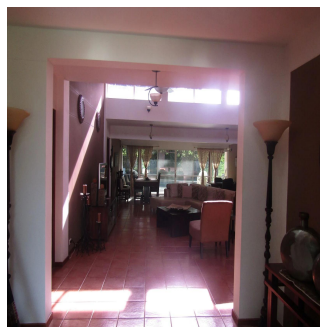

With all of the comforts of home, this villa is move-in ready! Private swimming pool with waterfall, extra large bedrooms all with private baths, open living space, vaulted ceilings, fully air-conditioned, beautiful granite and marble countertops, tiled floors, leather sofas, custom iron beds, exceptional décor all in excellent condition, incredible golf course view from front and back yard, large private lot, mature landscaping, covered patios, custom patio furniture, flower covered arbor, palm trees, fully screened, window tinting, gas grill, hand painted mural, this is a must see. Perfect opportunity for the retired or semi-retired, part time or full time resident. Excellent source of rental income, when you are not able to enjoy paradise, rent it out with on-site rental management team.

Verfügbar Von: 16.08.2019

Etage: 4   Etagen: 4   Baujahr: 2017   Pkw-Stellplätze: 4   Baujahr: 2017   Typ: Büro