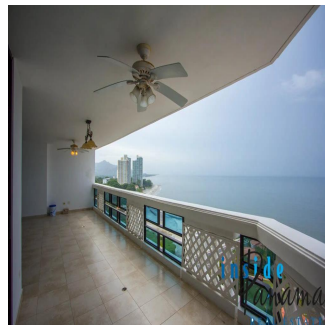

Penthouse

4 Bedroom Condo In Coronado Country Club Tower In Coronado Panama

Singapore, Orchard Boulevard, Orchard Boulevard, Calle Coronado, , ,

VERKAUFSPREIS
\$ 486000.00

- 🏠 243 qm
- 🏠 8 Zimmer
- 🛏️ 4 Schlafzimmer
- 🚿 4 Badezimmer
- 🏠 4 Etagen
- 📏 4 qm Grundstücksfläche
- 🚗 4 Autostellplätze

Inside Panama Real Estate
Inside Panama Real Estate
Chame, Panama - Ortszeit

+507 345-4655

This 4 bedroom condo is located on the Gold Coast of Panama in Coronado. It is situated on a beautiful beach front along Playa Coronado. You can step out of the building onto the beach and walk for miles. The beaches are lovely and the views even better! When you walk into this condo you look out through floor to ceiling windows at the Pacific Ocean. With the southern exposure, you watch both the sunrise and sunset from the terrace. This beautiful 243m2 unit has views of the Pacific Ocean and the Campana Mountains. Enjoy the breeze that cools you and the apartment. No need for the 5 separate air conditioning units the condo offers. This 4 bedroom, 4 bathroom condo is located on the 14th floor of Tower 300 in the exclusive PH Coronado Country Club. Each bedroom offers a full bathroom and ocean or mountain views. The building was completed in 2006 and still offers tax exemption. The condo is offered at \$486,000 and is yours to furnish and decorate to your taste. Coronado Country Club has a resort style pool with 5 Jacuzzis, 2 tennis courts and a gym. This building is located in the famous gated community of Coronado which offers many shopping centers, complete with banks, restaurants and other amenities.