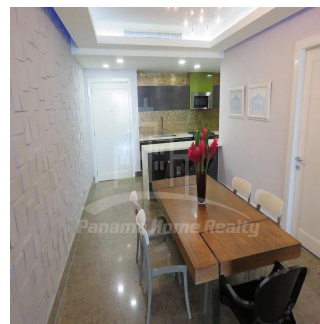

Penthouse

Luxury Furnished Model J Located In Prestige Building Yoo Panama For Rent

Av Balboa, , ,

MONATLICHER MIETPREIS

\$ 3250.05

🏠 168 qm 🛏️ 4 Zimmer 🛏️ 2 Schlafzimmer 🚿 2 Badezimmer

🏢 2 Etagen 📏 2 qm Grundstücksfläche 🅇 2 Autostellplätze

Pavlina Srubarova

Panama Home Realty

Panamá, Panama - Ortszeit

+507 66986850

Panama Home Realty offering luxury fully furnished apartment in most luxury building in Panama City Yoo & Arts Panama. Apartments are collaboration of ideas , with the experience of the world’s most celebrated designer, Philippe Starck, matchet with vision of John Hitchcox , co-founder of the Manhattan Loft Corporation. Yoo & Arts Panama buildings are located in every major city including New York, London, Hong Kong, Miami, Buenos Aires ,Tel Aviv, Hamburg, and now in Panama City, Panama. Yoo Panama consist of a 56 – story luxury tower comprised of 234 condominiums with spectacular ocean front or city views.

Verf?gbar Von: 13.08.2019

Etage: 4 Etagen: 4 Baujahr: 2017 Pkw-Stellpl?tze: 4 Baujahr: 2017 Typ: Büro

Yoo & Arts Panama is located in the heart of the Balboa Avenue, a spectacular strip that borders the ocean and offers magnificent views of the Panama Bay, Panama City and Panama Canal to its residents. It is also conveniently located within walking distance from main recreation centers and the banking district From the moment you arrive a stunning architecture will embrace your journey into Yoo & Arts Panama by Philippe Starck´s world of style and sophistication. The double height exclusive lobby offers several area to unwind and breakaway from your everyday world. The spectacular 3300 sq. ft. Pool is surrounded by day cabanas and other amenities to ensure a perfect hideaway and relaxation place. Yoo Panama by Starck sculpted gardens are featured throughout the Yoo & Arts Panama building, with lush common areas on the lower ground floor and beautiful communal rooftop garden overlooking the city and the Pacific Ocean.