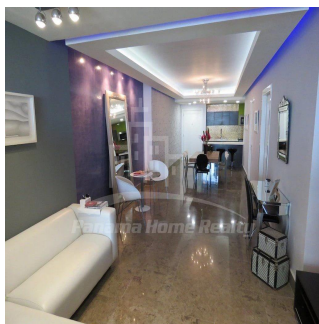

Penthouse

Luxury Furnished Model J Located In Prestige Building Yoo Panama For Rent

Av Balboa, , ,

MONATLICHER MIETPREIS

\$ 3250.05

🏠 168 qm 🛏️ 4 Zimmer 🛏️ 2 Schlafzimmer 🚿 2 Badezimmer

🏢 2 Etagen 📏 2 qm Grundstücksfläche 🅇 2 Autostellplätze

Pavlina Srubarova

Panama Home Realty

Panamá, Panama - Ortszeit

+507 66986850

Panama Home Realty offering luxury fully furnished apartment in most luxury building in Panama City Yoo & Arts Panama. Apartments are collaboration of ideas , with the experience of the world’s most celebrated designer, Philippe Starck, matchet with vision of John Hitchcox , co-founder of the Manhattan Loft Corporation. Yoo & Arts Panama buildings are located in every major city including New York, London, Hong Kong, Miami, Buenos Aires ,Tel Aviv, Hamburg, and now in Panama City, Panama. Yoo Panama consist of a 56 – story luxury tower comprised of 234 condominiums with spectacular ocean front or city views.

Verf?gbar Von: 13.08.2019

Etage: 4 Etagen: 4 Baujahr: 2017 Pkw-Stellpl?tze: 4 Baujahr: 2017 Typ: Büro

Yoo & Arts Panama is located in the heart of the Balboa Avenue, a spectacular strip that borders the ocean and offers magnificent views of the Panama Bay, Panama City and Panama Canal to its residents. It is also conveniently located within walking distance from main recreation centers and the banking district From the moment you arrive a stunning architecture will embrace your journey into Yoo & Arts Panama by Philippe Starck´s world of style and sophistication. The double height exclusive lobby offers several area to unwind and breakaway from your everyday world. The spectacular 3300 sq. ft. Pool is surrounded by day cabanas and other amenities to ensure a perfect hideaway and relaxation place. Yoo Panama by Starck sculpted gardens are featured throughout the Yoo & Arts Panama building, with lush common areas on the lower ground floor and beautiful communal rooftop garden overlooking the city and the Pacific Ocean.