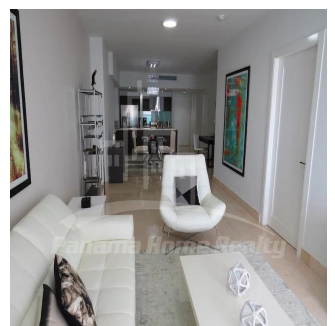

Penthouse

Luxury Fully Furnished Apartment For Rent In Yoo And Arts Panama

Singapore, Nassim Hill, Singapore, Av Balboa, , ,

MONATLICHER MIETPREIS

\$ 2200.00

VERKAUFPREIS

\$ 0.00

133 qm 0 Zimmer 1 Schlafzimmer 1 Badezimmer

1 Etagen 1 qm Grundstücksfläche 1 Autostellplätze

Pavlina Srubarova

Panama Home Realty

Panamá, Panama - Ortszeit

+507 66986850

Panama Home Realty S.A. offering luxury fully furnished apartment in most luxury building in Panama City Yoo&Arts Panama. Apartments are collaboration of ideas , with the experience of the world’s most celebrated designer, Philippe Starck, matchet with vision of John Hitchcox , co-founder of the Manhattan Loft Corporation. Yoo&Arts buildings are located in every major city including New York, London, Hong Kong, Miami, Buenos Aires ,Tel Aviv, Hamburg, and now in Panama City, Panama. Yoo Panama consist of a 56 – story luxury tower comprised of 234 condominiums with spectacular ocean front or city views.

Verf?gbar Von: 13.08.2019

Etage: 4 Etagen: 4 Baujahr: 2017 Pkw-Stellpl?tze: 4 Baujahr: 2017 Typ: Büro

Arts&Yoo Panama is located in the heart of the Balboa Avenue, a spectacular strip that borders the ocean and offers magnificent views of the Panama Bay, Panama City and Panama Canal to its residents. It is also conveniently located within walking distance from main recreation centers and the banking district From the moment you arrive a stunning architecture will embrace your journey into Arts&Yoo by Philippe Starck’s world of style and sophistication. The double height exclusive lobby offers several area to unwind and breakaway from your everyday world. The spectacular 3300 sq. ft. Pool is surrounded by day cabanas and other amenities to ensure a perfect hideway and relaxation place.Yoo by Starck sculpted gardens are featured throughout the Arts&YooPanama building , with lush common areas on the lower ground floor and beautiful communal rooftop garden overlooking the city and the Pacific Ocean.