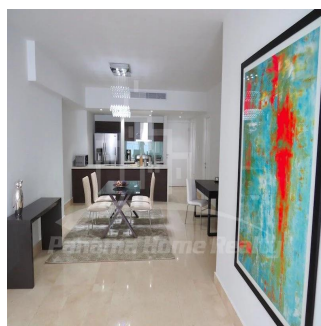

# Luxury Fully Furnished Apartment For Rent In Yoo And Arts Panama

Singapore, Nassim Hill, Singapore, Av Balboa, , ,

MONATLICHER MIETPREIS

**USD 2200.00**

VERKAUFSPREIS

**USD 0.00**

133 qm 0 Zimmer 1 Schlafzimmer 1 Badezimmer

1 Etagen 1 qm Grundstücksfläche 1 Autostellplätze

**Pavlina Srubarova**

Panama Home Realty

Panamá, Panama - Ortszeit

+507 66986850

Panama Home Realty S.A. offering luxury fully furnished apartment in most luxury building in Panama City Yoo&Arts Panama. Apartments are collaboration of ideas , with the experience of the world’s most celebrated designer, Philippe Starck, matchet with vision of John Hitchcox , co-founder of the Manhattan Loft Corporation. Yoo&Arts buildings are located in every major city including New York, London, Hong Kong, Miami, Buenos Aires ,Tel Aviv, Hamburg, and now in Panama City, Panama. Yoo Panama consist of a 56 – story luxury tower comprised of 234 condominiums with spectacular ocean front or city views.

Verf?gbar Von: 13.08.2019

Etage: 4 Etagen: 4 Baujahr: 2017 Pkw-Stellpl?tze: 4 Baujahr: 2017 Typ: Büro

Arts&Yoo Panama is located in the heart of the Balboa Avenue, a spectacular strip that borders the ocean and offers magnificent views of the Panama Bay, Panama City and Panama Canal to its residents. It is also conveniently located within walking distance from main recreation centers and the banking district From the moment you arrive a stunning architecture will embrace your journey into Arts&Yoo by Philippe Starck’s world of style and sophistication. The double height exclusive lobby offers several area to unwind and breakaway from your everyday world. The spectacular 3300 sq. ft. Pool is surrounded by day cabanas and other amenities to ensure a perfect hideway and relaxation place.Yoo by Starck sculpted gardens are featured throughout the Arts&YooPanama building , with lush common areas on the lower ground floor and beautiful communal rooftop garden overlooking the city and the Pacific Ocean.