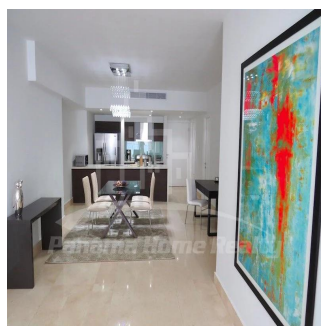

Penthouse

Luxury Fully Furnished Apartment For Rent In Yoo And Arts Panama

Singapore, Nassim Hill, Singapore, Av Balboa, , ,

MONATLICHER MIETPREIS

\$ 2200.00

VERKAUFPREIS

\$ 0.00

133 qm 0 Zimmer 1 Schlafzimmer 1 Badezimmer

1 Etagen 1 qm Grundstücksfläche 1 Autostellplätze

Pavlina Srubarova

Panama Home Realty

Panamá, Panama - Ortszeit

+507 66986850

Panama Home Realty S.A. offering luxury fully furnished apartment in most luxury building in Panama City Yoo&Arts Panama. Apartments are collaboration of ideas , with the experience of the world’s most celebrated designer, Philippe Starck, matchet with vision of John Hitchcox , co-founder of the Manhattan Loft Corporation. Yoo&Arts buildings are located in every major city including New York, London, Hong Kong, Miami, Buenos Aires ,Tel Aviv, Hamburg, and now in Panama City, Panama. Yoo Panama consist of a 56 – story luxury tower comprised of 234 condominiums with spectacular ocean front or city views.

Verf?gbar Von: 13.08.2019

Etage: 4 Etagen: 4 Baujahr: 2017 Pkw-Stellpl?tze: 4 Baujahr: 2017 Typ: Büro

Arts&Yoo Panama is located in the heart of the Balboa Avenue, a spectacular strip that borders the ocean and offers magnificent views of the Panama Bay, Panama City and Panama Canal to its residents. It is also conveniently located within walking distance from main recreation centers and the banking district From the moment you arrive a stunning architecture will embrace your journey into Arts&Yoo by Philippe Starck’s world of style and sophistication. The double height exclusive lobby offers several area to unwind and breakaway from your everyday world. The spectacular 3300 sq. ft. Pool is surrounded by day cabanas and other amenities to ensure a perfect hideway and relaxation place.Yoo by Starck sculpted gardens are featured throughout the Arts&YooPanama building , with lush common areas on the lower ground floor and beautiful communal rooftop garden overlooking the city and the Pacific Ocean.