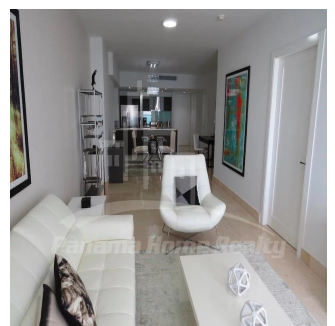

# Luxury Fully Furnished Apartment For Rent In Yoo And Arts Panama

Singapore, Nassim Hill, Singapore, Av Balboa, , ,

MONATLICHER MIETPREIS

**USD 2200.00**

VERKAUFSPREIS

**USD 0.00**

133 qm 0 Zimmer 1 Schlafzimmer 1 Badezimmer

1 Etagen 1 qm Grundstücksfläche 1 Autostellplätze

**Pavlina Srubarova**

Panama Home Realty

Panamá, Panama - Ortszeit

+507 66986850

Panama Home Realty S.A. offering luxury fully furnished apartment in most luxury building in Panama City Yoo&Arts Panama. Apartments are collaboration of ideas , with the experience of the world’s most celebrated designer, Philippe Starck, matchet with vision of John Hitchcox , co-founder of the Manhattan Loft Corporation. Yoo&Arts buildings are located in every major city including New York, London, Hong Kong, Miami, Buenos Aires ,Tel Aviv, Hamburg, and now in Panama City, Panama. Yoo Panama consist of a 56 – story luxury tower comprised of 234 condominiums with spectacular ocean front or city views.

Verf?gbar Von: 13.08.2019

Etage: 4 Etagen: 4 Baujahr: 2017 Pkw-Stellpl?tze: 4 Baujahr: 2017 Typ: Büro

Arts&Yoo Panama is located in the heart of the Balboa Avenue, a spectacular strip that borders the ocean and offers magnificent views of the Panama Bay, Panama City and Panama Canal to its residents. It is also conveniently located within walking distance from main recreation centers and the banking district From the moment you arrive a stunning architecture will embrace your journey into Arts&Yoo by Philippe Starck’s world of style and sophistication. The double height exclusive lobby offers several area to unwind and breakaway from your everyday world. The spectacular 3300 sq. ft. Pool is surrounded by day cabanas and other amenities to ensure a perfect hideway and relaxation place.Yoo by Starck sculpted gardens are featured throughout the Arts&YooPanama building , with lush common areas on the lower ground floor and beautiful communal rooftop garden overlooking the city and the Pacific Ocean.