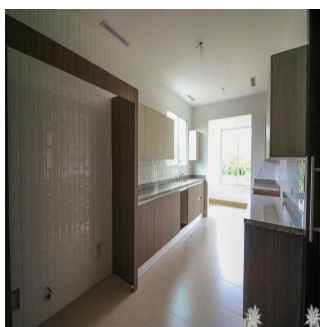

Penthouse

Santa Maria Luxury Gated Community Home

Philippines, Metro Manila, Makati, , , ,

VERKAUFSPREIS

USD 1680000.00

- 465 qm
- 8 Zimmer
- 4 Schlafzimmer
- 4 Badezimmer
- 4 Etagen
- 4 qm Grundstücksfläche
- 4 Autostellplätze

Kent Davis

Panama Equity Real Estate

Panamá, Panama - Ortszeit

+507 6030-6782

Custom built home using the best materials and finishes available, this property features the latest in modern design and construction to incorporate a large, spacious floor plan with high ceilings and plenty of windows. The new buyer will also appreciate the smart layout in the kitchen with adjoining service area and access to the closed garage. From the living room, enjoy a nice walk-out to the yard backing onto the 15th fairway which is green and very lush with hedges and trees acting as a backdrop. All of this in one of Panama's premier golf communities, a neighbourhood for those that want the best available!