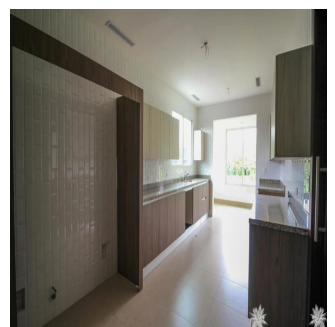

Penthouse

Santa Maria Luxury Gated Community Home

Philippines, Metro Manila, Makati, , , ,

VERKAUFSPREIS

\$ 1680000.00

465 qm 8 Zimmer 4 Schlafzimmer 4 Badezimmer

4 Etagen 4 qm Grundstücksfläche 4 Autostellplätze

Kent Davis

Panama Equity Real Estate

Panamá, Panama - Ortszeit

+507 6030-6782

Custom built home using the best materials and finishes available, this property features the latest in modern design and construction to incorporate a large, spacious floor plan with high ceilings and plenty of windows. The new buyer will also appreciate the smart layout in the kitchen with adjoining service area and access to the closed garage. From the living room, enjoy a nice walk-out to the yard backing onto the 15th fairway which is green and very lush with hedges and trees acting as a backdrop. All of this in one of Panama's premier golf communities, a neighbourhood for those that want the best available!