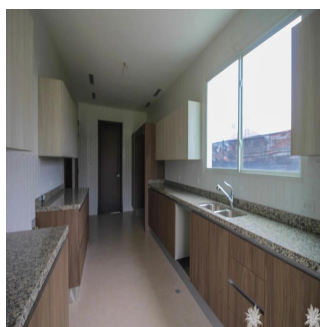

Penthouse

Santa Maria Luxury Gated Community Home

Philippines, Metro Manila, Makati, , , ,

VERKAUFSPREIS

USD 1680000.00

- 465 qm
- 8 Zimmer
- 4 Schlafzimmer
- 4 Badezimmer
- 4 Etagen
- 4 qm Grundstücksfläche
- 4 Autostellplätze

Kent Davis

Panama Equity Real Estate

Panamá, Panama - Ortszeit

+507 6030-6782

Custom built home using the best materials and finishes available, this property features the latest in modern design and construction to incorporate a large, spacious floor plan with high ceilings and plenty of windows. The new buyer will also appreciate the smart layout in the kitchen with adjoining service area and access to the closed garage. From the living room, enjoy a nice walk-out to the yard backing onto the 15th fairway which is green and very lush with hedges and trees acting as a backdrop. All of this in one of Panama's premier golf communities, a neighbourhood for those that want the best available!

Verfügbar Von: 12.08.2019

Etage: 4 Etagen: 4 Baujahr: 2017 Pkw-Stellplätze: 4 Baujahr: 2017 Typ: Büro

Ausstattung

ID Eigenschaft ID

Ausseneinrichtung