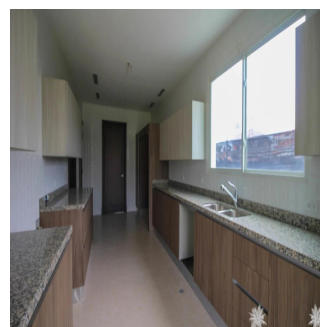

Penthouse

Santa Maria Luxury Gated Community Home

Philippines, Metro Manila, Makati, , , ,

VERKAUFSPREIS

\$ 1680000.00

465 qm 8 Zimmer 4 Schlafzimmer 4 Badezimmer

4 Etagen 4 qm Grundstücksfläche 4 Autostellplätze

Kent Davis

Panama Equity Real Estate

Panamá, Panama - Ortszeit

+507 6030-6782

Custom built home using the best materials and finishes available, this property features the latest in modern design and construction to incorporate a large, spacious floor plan with high ceilings and plenty of windows. The new buyer will also appreciate the smart layout in the kitchen with adjoining service area and access to the closed garage. From the living room, enjoy a nice walk-out to the yard backing onto the 15th fairway which is green and very lush with hedges and trees acting as a backdrop. All of this in one of Panama's premier golf communities, a neighbourhood for those that want the best available!

Verfügbar Von: 12.08.2019

Etage: 4 Etagen: 4 Baujahr: 2017 Pkw-Stellplätze: 4 Baujahr: 2017 Typ: Büro

Ausstattung

ID Eigenschaft ID

Ausseneinrichtung