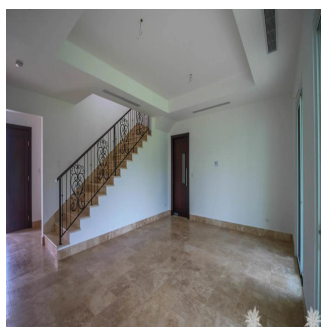

Kent Davis

Panama Equity Real Estate

Panamá, Panama - Ortszeit

+507 6030-6782

Custom built home using the best materials and finishes available, this property features the latest in modern design and construction to incorporate a large, spacious floor plan with high ceilings and plenty of windows. The new buyer will also appreciate the smart layout in the kitchen with adjoining service area and access to the closed garage. From the living room, enjoy a nice walk-out to the yard backing onto the 15th fairway which is green and very lush with hedges and trees acting as a backdrop. All of this in one of Panama's premier golf communities, a neighbourhood for those that want the best available!