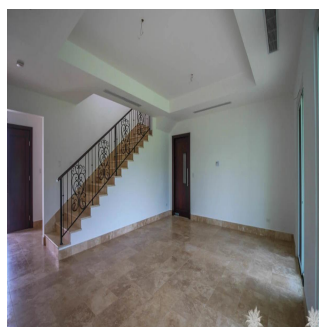

Kent Davis

Panama Equity Real Estate

Panamá, Panama - Ortszeit

+507 6030-6782

Custom built home using the best materials and finishes available, this property features the latest in modern design and construction to incorporate a large, spacious floor plan with high ceilings and plenty of windows. The new buyer will also appreciate the smart layout in the kitchen with adjoining service area and access to the closed garage. From the living room, enjoy a nice walk-out to the yard backing onto the 15th fairway which is green and very lush with hedges and trees acting as a backdrop. All of this in one of Panama's premier golf communities, a neighbourhood for those that want the best available!