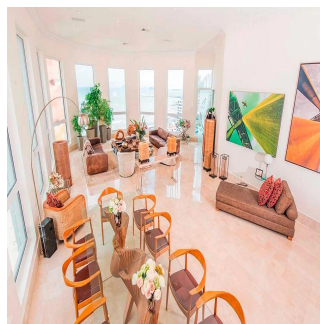

**Tara Goldberg**

Panama Luxury Living

Panamá, Panama - Ortszeit

☎️ +507 6459-4848

For sale or rent this prestigious 920m2 Penthouse located in the prestigious Belvedere Park Building in the heart of Coco del Mar, considered one of the most outstanding areas in Panama City becoming the best place to live. In addition to having amenities for the enjoyment of their daily lives. The main entrance has a height of 12 meters, Double height foyer, Double height room, 360° view of the sea and the city, 50 m in front of the sea, Family Room, Recreation room with bar, billiards, home cinema, Linn Surround System, 2 elevators with private access card, 225m2 of open terrace, Full body double glazed windows made in Germany