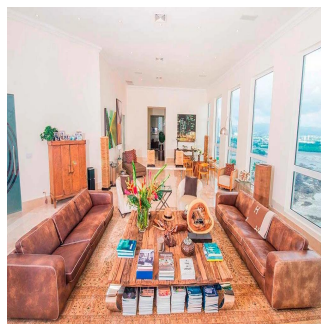

For sale or rent this prestigious 920m2 Penthouse located in the prestigious Belvedere Park Building in the heart of Coco del Mar, considered one of the most outstanding areas in Panama City becoming the best place to live. In addition to having amenities for the enjoyment of their daily lives. The main entrance has a height of 12 meters, Double height foyer, Double height room, 360° view of the sea and the city, 50 m in front of the sea, Family Room, Recreation room with bar, billiards, home cinema, Linn Surround System, 2 elevators with private access card, 225m2 of open terrace, Full body double glazed windows made in Germany

Verfügbar Von: 12.08.2019

Etage: 4   Etagen: 4   Baujahr: 2017   Pkw-Stellplätze: 4   Baujahr: 2017   Typ: Büro