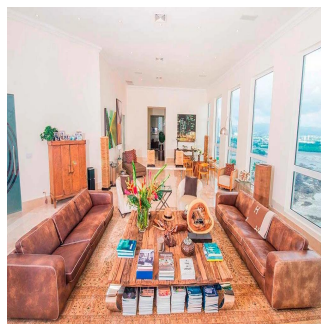

**Tara Goldberg**

Panama Luxury Living

Panamá, Panama - Ortszeit

☎️ +507 6459-4848

For sale or rent this prestigious 920m2 Penthouse located in the prestigious Belvedere Park Building in the heart of Coco del Mar, considered one of the most outstanding areas in Panama City becoming the best place to live. In addition to having amenities for the enjoyment of their daily lives. The main entrance has a height of 12 meters, Double height foyer, Double height room, 360° view of the sea and the city, 50 m in front of the sea, Family Room, Recreation room with bar, billiards, home cinema, Linn Surround System, 2 elevators with private access card, 225m2 of open terrace, Full body double glazed windows made in Germany