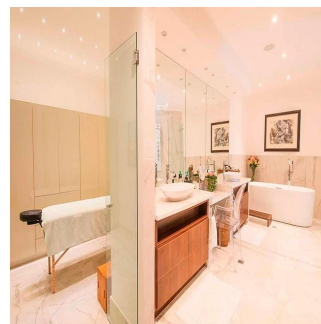

**Tara Goldberg**

Panama Luxury Living

Panamá, Panama - Ortszeit

☎️ +507 6459-4848

For sale or rent this prestigious 920m2 Penthouse located in the prestigious Belvedere Park Building in the heart of Coco del Mar, considered one of the most outstanding areas in Panama City becoming the best place to live. In addition to having amenities for the enjoyment of their daily lives. The main entrance has a height of 12 meters, Double height foyer, Double height room, 360° view of the sea and the city, 50 m in front of the sea, Family Room, Recreation room with bar, billiards, home cinema, Linn Surround System, 2 elevators with private access card, 225m2 of open terrace, Full body double glazed windows made in Germany