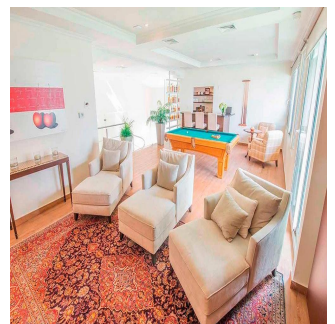

**Tara Goldberg**

Panama Luxury Living

Panamá, Panama - Ortszeit

☎️ +507 6459-4848

For sale or rent this prestigious 920m2 Penthouse located in the prestigious Belvedere Park Building in the heart of Coco del Mar, considered one of the most outstanding areas in Panama City becoming the best place to live. In addition to having amenities for the enjoyment of their daily lives. The main entrance has a height of 12 meters, Double height foyer, Double height room, 360° view of the sea and the city, 50 m in front of the sea, Family Room, Recreation room with bar, billiards, home cinema, Linn Surround System, 2 elevators with private access card, 225m2 of open terrace, Full body double glazed windows made in Germany