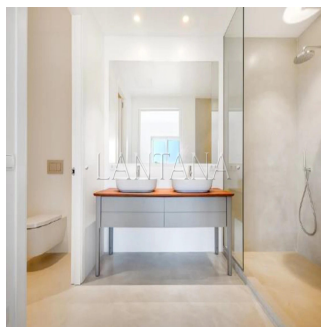

Penthouse

Stunning Estate In Mallorca

Hong Kong, Hong Kong Island, HAPPY VALLEY, , , 07640,

VERKAUFSPREIS

\$ 1875000.00

-  450 qm
-  0 Zimmer
-  5 Schlafzimmer
-  5 Badezimmer
-  5 Etagen
-  5 qm Grundstücksfläche
-  5 Autostellplätze

Jack Sheo
 Jack Sheo
 Singapore, Singapore - Ortszeit

 +65 93378483

Luxurious new construction house located one minute from the main road (M-6100) that connects the emblematic town of Ses Salines and Colonia de Sant Jordi, both south of the island of Mallorca and thirty minutes from the city of Palma. The entrance to the estate is majestic and enjoys silence and maximum privacy. Entering on the left, a garage for three vehicles, and on the right the main house, facing south, allowing you to enjoy the sun all day. The modern access door to the house is made of iron and glass with a masterful design, and preserves the Mallorcan essence. It offers a wide hall with a courtesy toilet and from where you can appreciate a nice perspective of the whole house; living room with fireplace, garden and pool. Additionally, three bright en suite bedrooms with large crystal doors from where you can access the garden and pool. The pool is saltwater 16m x 4.5m and ends in the form of a waterfall. The lawn that surrounds the pool is complemented by a plantation of 250 precious olive trees belonging to the house. The top design kitchen offers the maximum comforts, including a central island, office area and laundry area. It has large fitted wardrobes for storage and direct access to a porch with access to the awe-inspiring terrace. Bosch brand appliances. Additionally, the home offers heating through radiant floors and air conditioning. Perfect for anyone, this home is ideally positioned to enjoy summers in Mallorca.