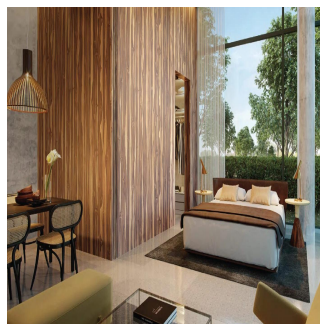

# 55 Unit Residential Development Located At Jervois Road

Hongkong, Hong Kong Island, Mid Levels West, Jervois Rd, 33, ,

VERKAUFSPREIS

**USD 2168100.00**

-  qft
-  8 Zimmer
-  4 Schlafzimmer
-  4 Badezimmer
-  4 Etagen
-  4 qft Grundstücksfläche
-  4 Autostellplätze

**Sc Global**

Sc Global Developments  
Singapore, Singapore - Ortszeit

 +65 6100 2323

Petit Jervois is a 55 unit residential development located at 33 Jervois Road. Inspired by the success of our residences The Lincoln Modern and Martin No. 38, Petit Collectibles were created for homeowners who embrace luxury living in modestly-sized spaces. The inspiration has driven us to create yet another new concept in luxury living that follows no rules, but is anchored by principles that prize thoughtfulness and sharp attention to detail. We are excited about the launch of Petit Collectibles, which will once again set the tone for truly original luxury living spaces.

Verfügbar Von: 08.08.2019

Etage: 4    Etagen: 4    Baujahr: 2017    Pkw-Stellplätze: 4    Baujahr: 2017    Typ: Büro

Petit Jervois is located in prime District 10 of Jervois Good Class Bungalow (GCB) enclave. This location is closer to perfection. The district is hidden away yet in the centre of all, Petit Jervois provides endless experiences just beyond your doorstep charms. Just a few minutes away is the Tiong Bahru township which would take in the charms of historical Singapore. There are the buzzing bijoux cafes and whimsical stores. The bohemian Robertson Quay riverside is a stone throw away. It is filled with rich enchanting waterway, art galleries and a thriving bar and restaurant scene. Getting to town is also a breeze. A short 5-minutes drive can either get you the the famous Singapore Shopping belt for shopping and entertainment. The Marina Bay financial centre and Central Business District is also a short 5-minutes train ride. <https://www.petitjervois.com/>