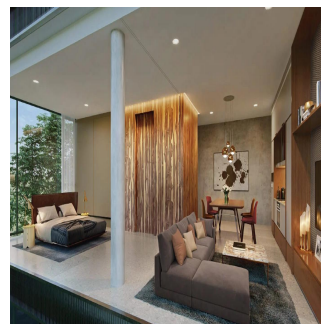

# 55 Unit Residential Development Located At Jervois Road

Hongkong, Hong Kong Island, Mid Levels West, Jervois Rd, 33, ,

VERKAUFSPREIS

**USD 2168100.00**

-  qft
-  8 Zimmer
-  4 Schlafzimmer
-  4 Badezimmer
-  4 Etagen
-  4 qft Grundstücksfläche
-  4 Autostellplätze

**Sc Global**

Sc Global Developments  
Singapore, Singapore - Ortszeit

 +65 6100 2323

Petit Jervois is a 55 unit residential development located at 33 Jervois Road. Inspired by the success of our residences The Lincoln Modern and Martin No. 38, Petit Collectibles were created for homeowners who embrace luxury living in modestly-sized spaces. The inspiration has driven us to create yet another new concept in luxury living that follows no rules, but is anchored by principles that prize thoughtfulness and sharp attention to detail. We are excited about the launch of Petit Collectibles, which will once again set the tone for truly original luxury living spaces.

Verfügbar Von: 08.08.2019

Etage: 4    Etagen: 4    Baujahr: 2017    Pkw-Stellplätze: 4    Baujahr: 2017    Typ: Büro

Petit Jervois is located in prime District 10 of Jervois Good Class Bungalow (GCB) enclave. This location is closer to perfection. The district is hidden away yet in the centre of all, Petit Jervois provides endless experiences just beyond your doorstep charms. Just a few minutes away is the Tiong Bahru township which would take in the charms of historical Singapore. There are the buzzing bijoux cafes and whimsical stores. The bohemian Robertson Quay riverside is a stone throw away. It is filled with rich enchanting waterway, art galleries and a thriving bar and restaurant scene. Getting to town is also a breeze. A short 5-minutes drive can either get you the the famous Singapore Shopping belt for shopping and entertainment. The Marina Bay financial centre and Central Business District is also a short 5-minutes train ride. <https://www.petitjervois.com/>