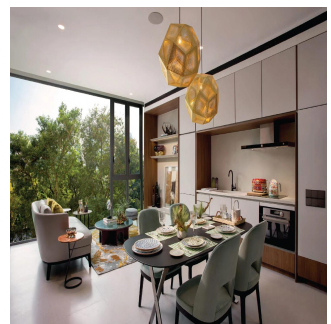

# 55 Unit Residential Development Located At Jervois Road

Hongkong, Hong Kong Island, Mid Levels West, Jervois Rd, 33, ,

VERKAUFSPREIS

**USD 2168100.00**

-  qft
-  8 Zimmer
-  4 Schlafzimmer
-  4 Badezimmer
-  4 Etagen
-  4 qft Grundstücksfläche
-  4 Autostellplätze

**Sc Global**

Sc Global Developments  
Singapore, Singapore - Ortszeit

 +65 6100 2323

Petit Jervois is a 55 unit residential development located at 33 Jervois Road. Inspired by the success of our residences The Lincoln Modern and Martin No. 38, Petit Collectibles were created for homeowners who embrace luxury living in modestly-sized spaces. The inspiration has driven us to create yet another new concept in luxury living that follows no rules, but is anchored by principles that prize thoughtfulness and sharp attention to detail. We are excited about the launch of Petit Collectibles, which will once again set the tone for truly original luxury living spaces.