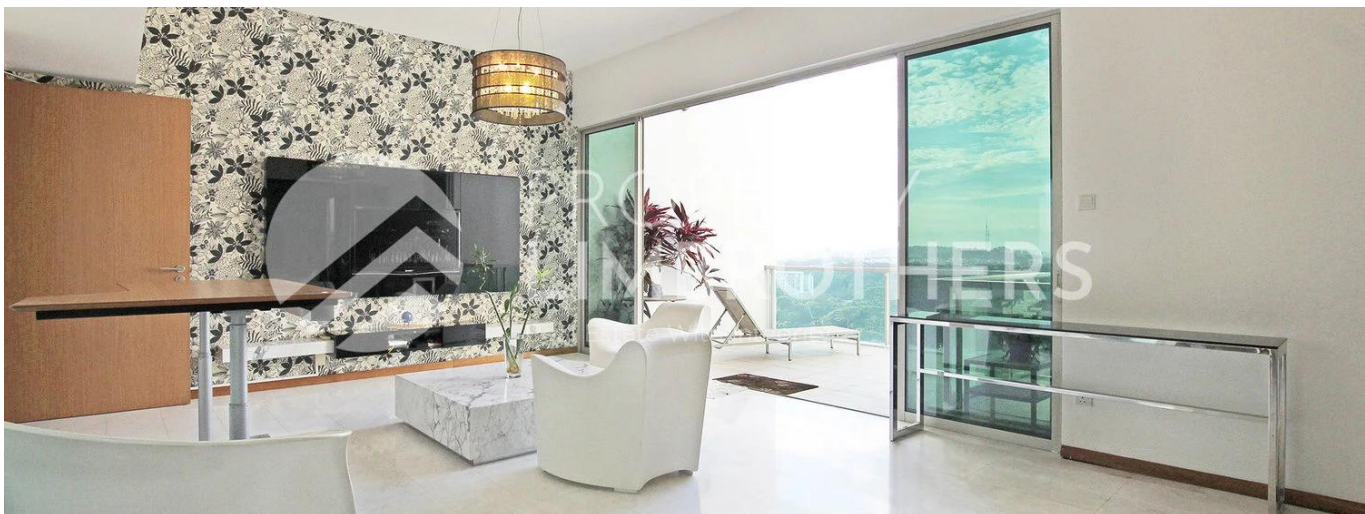

Penthouse

4 Bedroom Penthouse For Sale In Bukit Timah

Hongkong, Hong Kong Island, Sheung Wan, Mount Sinai Dr, , ,

VERKAUFSPREIS

\$ 2751000.00

3067 qft 8 Zimmer 4 Schlafzimmer 4 Badezimmer

4 Etagen 4 qft Grundstücksfläche 4 Autostellplätze

Melvin Lim

Property Lim Brothers

Singapore, Singapore - Ortszeit

+65 90676710

Imagine dining Al-fresco in the comfort and privacy of your own home that overlooks a panoramic view of Bukit Timah. This 4-Bedroom 3067 sqft penthouse makes it possible with its spacious balcony and functional layout. Feel the gentle caress of the light breeze on your cheeks when you push open your balcony doors, this super high story unit. Within 600m, you can walk to the nearby Dover MRT station. And if you have children who are still schooling, don't fret! There are international schools and Henry Park Primary School which surrounds the area.

Verf?gbar Von: 06.08.2019

Etage: 4 Etagen: 4 Baujahr: 2017 Pkw-Stellpl?tze: 4 Baujahr: 2017 Typ: Büro

Ausstattung

ID	Eigenschaft ID
----	----------------

Ausseneinrichtung