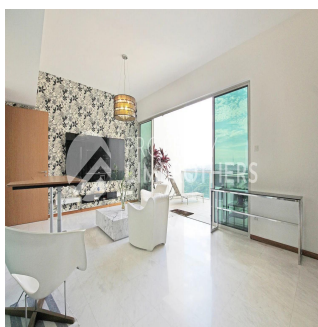

Penthouse

4 Bedroom Penthouse For Sale In Bukit Timah

Hongkong, Hong Kong Island, Sheung Wan, Mount Sinai Dr, , ,

VERKAUFSPREIS

\$ 2751000.00

3067 qft 8 Zimmer 4 Schlafzimmer 4 Badezimmer

4 Etagen 4 qft Grundstücksfläche 4 Autostellplätze

Melvin Lim

Property Lim Brothers

Singapore, Singapore - Ortszeit

+65 90676710

Imagine dining Al-fresco in the comfort and privacy of your own home that overlooks a panoramic view of Bukit Timah. This 4-Bedroom 3067 sqft penthouse makes it possible with its spacious balcony and functional layout. Feel the gentle caress of the light breeze on your cheeks when you push open your balcony doors, this super high story unit. Within 600m, you can walk to the nearby Dover MRT station. And if you have children who are still schooling, don't fret! There are international schools and Henry Park Primary School which surrounds the area.