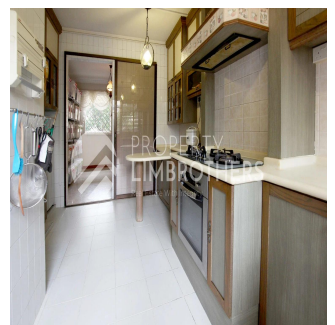

Penthouse

Grand Executive 3 Bedroom Maisonette

Hongkong, Hong Kong Island, Mittelstufen Zentral, Tampines Ave 5, 858, 520858,

VERKAUFSPREIS

USD 579200.00

1571 qft 6 Zimmer 3 Schlafzimmer 3 Badezimmer

3 Etagen 3 qft Grundstücksfläche 3 Autostellplätze

Melvin Lim

Property Lim Brothers
Singapore, Singapore - Ortszeit

+65 90676710

Surround yourself with exquisite marble fittings! In this grand executive maisonette, you have access to spacious common areas and large bedroom sizes- all 3 bedrooms can fit a King Sized Bed comfortably! Plus point: This unit faces lush greenery which promises you good ventilation and scenic views. You will be utterly spoiled for choice since it only take you and your family a few minutes walk to Tampines Mall, Century Square, Tampines Mrt and many more!

Verfügbar Von: 06.08.2019

Etage: 4 Etagen: 4 Baujahr: 2017 Pkw-Stellplätze: 4 Baujahr: 2017 Typ: Büro

Ausstattung

ID

Eigenschaft ID

Ausseneinrichtung