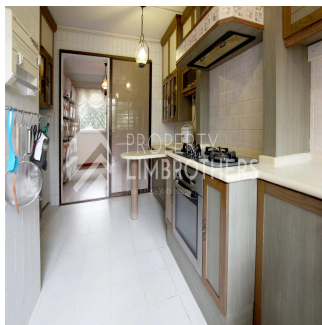

Penthouse

Grand Executive 3 Bedroom Maisonette

Hongkong, Hong Kong Island, Mittelstufen Zentral, Tampines Ave 5, 858, 520858,

VERKAUFSPREIS
\$ 579200.00

-  1571 qft
-  6 Zimmer
-  3 Schlafzimmer
-  3 Badezimmer
-  3 Etagen
-  3 qft Grundstücksfläche
-  3 Autostellplätze

Melvin Lim
Property Lim Brothers
Singapore, Singapore - Ortszeit

 +65 90676710

Surround yourself with exquisite marble fittings! In this grand executive maisonette, you have access to spacious common areas and large bedroom sizes- all 3 bedrooms can fit a King Sized Bed comfortably! Plus point: This unit faces lush greenery which promises you good ventilation and scenic views. You will be utterly spoilt for choice since it only take you and your family a few minutes walk to Tampines Mall, Century Square, Tampines Mrt and many more!