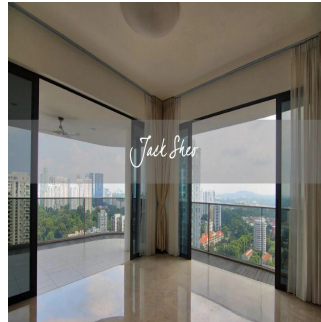

# 4 Bedroom Unit For Rent In Trilight

Hongkong, Hong Kong Island, Sheung Wan, , , ,

- 2335 qft
- 8 Zimmer
- 4 Schlafzimmer
- 4 Badezimmer
- 4 Etagen
- 4 qft Grundstücksfläche
- 4 Autostellplätze

**Jack Sheo**  
 Jack Sheo  
 Singapore, Singapore - Ortszeit

+65 93378483

Trilight is located in the Newton area which is among Singapore's prime district. The condo is within short walking distance to 3 shopping malls and Newton MRT station. Newton MRT station is one station away from Orchard MRT. This unit is located on level 25 and boasts a panoramic view of the neighbourhood. The unit is spacious, bright and has a wrap around balcony that cuddles the living room and master bedroom. There is a wet and dry kitchen and a helper's room and bathroom. This is perfect for tenants who like high rise living and spacious units.