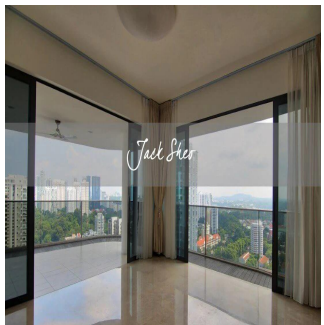

# 4 Bedroom Unit For Rent In Trilight

Hongkong, Hong Kong Island, Sheung Wan, , , ,

- 2335 qft
- 8 Zimmer
- 4 Schlafzimmer
- 4 Badezimmer
- 4 Etagen
- 4 qft Grundstücksfläche
- 4 Autostellplätze

**Jack Sheo**  
 Jack Sheo  
 Singapore, Singapore - Ortszeit

+65 93378483

Trilight is located in the Newton area which is among Singapore's prime district. The condo is within short walking distance to 3 shopping malls and Newton MRT station. Newton MRT station is one station away from Orchard MRT. This unit is located on level 25 and boasts a panoramic view of the neighbourhood. The unit is spacious, bright and has a wrap around balcony that cuddles the living room and master bedroom. There is a wet and dry kitchen and a helper's room and bathroom. This is perfect for tenants who like high rise living and spacious units.