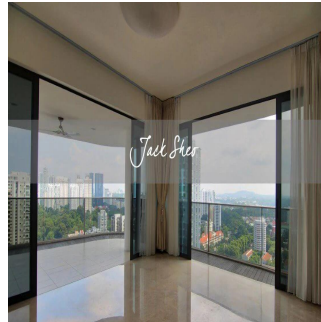

Penthouse

4 Bedroom Unit For Rent In Trilight

Hongkong, Hong Kong Island, Sheung Wan, , , ,

- 2335 qft
- 8 Zimmer
- 4 Schlafzimmer
- 4 Badezimmer
- 4 Etagen
- 4 qft Grundstücksfläche
- 4 Autostellplätze

Jack Sheo
 Jack Sheo
 Singapore, Singapore - Ortszeit

+65 93378483

Trilight is located in the Newton area which is among Singapore's prime district. The condo is within short walking distance to 3 shopping malls and Newton MRT station. Newton MRT station is one station away from Orchard MRT. This unit is located on level 25 and boasts a panoramic view of the neighbourhood. The unit is spacious, bright and has a wrap around balcony that cuddles the living room and master bedroom. There is a wet and dry kitchen and a helper's room and bathroom. This is perfect for tenants who like high rise living and spacious units.