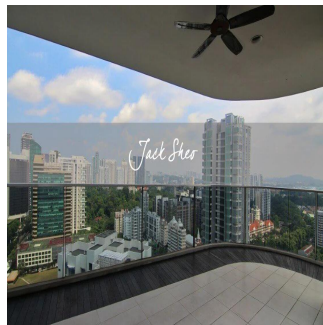

# 4 Bedroom Unit For Rent In Trilight

Hongkong, Hong Kong Island, Sheung Wan, , , ,

- 2335 qft
- 8 Zimmer
- 4 Schlafzimmer
- 4 Badezimmer
- 4 Etagen
- 4 qft Grundstücksfläche
- 4 Autostellplätze

**Jack Sheo**  
 Jack Sheo  
 Singapore, Singapore - Ortszeit

+65 93378483

Trilight is located in the Newton area which is among Singapore's prime district. The condo is within short walking distance to 3 shopping malls and Newton MRT station. Newton MRT station is one station away from Orchard MRT. This unit is located on level 25 and boasts a panoramic view of the neighbourhood. The unit is spacious, bright and has a wrap around balcony that cuddles the living room and master bedroom. There is a wet and dry kitchen and a helper's room and bathroom. This is perfect for tenants who like high rise living and spacious units.