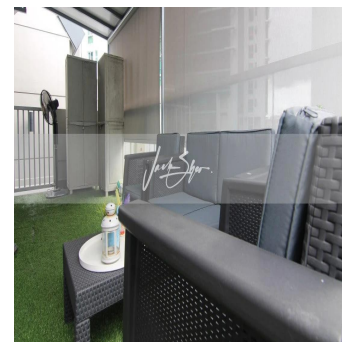

Penthouse

3 Bedroom Duplex Unit For Sale In Hills Twoone

Hongkong, Discovery Bay, Discovery Bay, Hillview Ter, 21, 669232,

VERKAUFSPREIS

\$ 942700.00

🏠 1141 qft 🏠 5 Zimmer 🚗 3 Schlafzimmer 🚿 2 Badezimmer

🏗️ 2 Etagen 📐 2 qft Grundstücksfläche 🚗 2 Autostellplätze

Jack Sheo

Jack Sheo

Singapore, Singapore - Ortszeit

+65 93378483

Hills Twoone is a low-rise development located at 21 Hillview Terrace. This Hills Twoone penthouse unit for sale is tucked at a corner of the building. It is split into 2 levels in the following configuration: Lower floor: – 2 bedrooms (can accommodate queen-sized bed) – 1 common bathroom – living/dining/kitchen Upper floor: – ensuite master bedroom – sheltered terrace The layout is practical and compact which makes it easy to use and maintain. The unit also enjoys very good natural lighting.