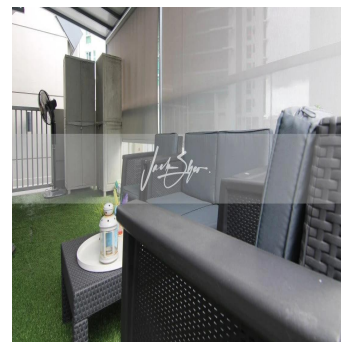

# 3 Bedroom Duplex Unit For Sale In Hills Twoone

Hongkong, Discovery Bay, Discovery Bay, Hillview Ter, 21, 669232,

VERKAUFSPREIS

**USD 942700.00**

🏠 1141 qft    🏠 5 Zimmer    🛏️ 3 Schlafzimmer    🚿 2 Badezimmer

🏗️ 2 Etagen    📐 2 qft Grundstücksfläche    🅅 2 Autostellplätze

**Jack Sheo**  
 Jack Sheo  
 Singapore, Singapore - Ortszeit

+65 93378483

Hills Twoone is a low-rise development located at 21 Hillview Terrace. This Hills Twoone penthouse unit for sale is tucked at a corner of the building. It is split into 2 levels in the following configuration: Lower floor: – 2 bedrooms (can accommodate queen-sized bed) – 1 common bathroom – living/dining/kitchen Upper floor: – ensuite master bedroom – sheltered terrace The layout is practical and compact which makes it easy to use and maintain. The unit also enjoys very good natural lighting.