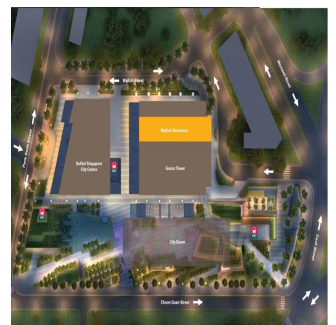

Penthouse

Wallich Residence In Singapore Tallest Residential Development

Hongkong, Neue Territorien, Silverstrand, Tanjong Pagar, , ,

- qm
- 0 Zimmer
- 0 Schlafzimmer
- 0 Badezimmer
- 0 Etagen
- 0 qm Grundstücksfläche
- 0 Autostellplätze

Sg Luxury Condo
Sg Luxury Condo Singapore
Singapore, Singapore - Ortszeit

+65 9138 5008

Set in the heart of a district undergoing transformative change, Wallich Residence is an exclusive and limited collection of 181 luxury residential units, located at the pinnacle of the tallest building in Singapore. The newly released residence is part of the new, highly-ambitious 5-in-1 vertical city, Tanjong Pagar Centre. Due to this, Wallich Residence would undeniably become a home that elevates the lifestyle of any individual. Offering 4 levels of upscale facilities and luxurious hotel-inspired concierge services, Wallich Residence is a tower that stands apart. Not just by its sheer height, but also by the quality of the life one experiences here with the magnificent city skyline as a backdrop. Residents can relax amidst the lush greenery of the sky gardens, recharge by the cabanas and infinity pool with breathtaking views, enjoy an intimate dining experience with a private chef or host private screening events for family and friends at the theatre. Wallich Residence is located on the 39th to 64th floors of Tanjong Pagar Centre, an ambitious vertical city that will be the focal point of the Tanjong Pagar precinct. An integrated development, it houses Grade-A offices, a 5-star business hotel, an extensive variety of retail and F&B options, and a lush 150,000 square feet urban park. Integrated with the park is a 32,000 square feet city room that is designed to be a gathering space for community events and other social activities.

Verfügbar Von: 02.08.2019

Etage: 4 Etagen: 4 Baujahr: 2017 Pkw-Stellplätze: 4 Baujahr: 2017 Typ: Büro