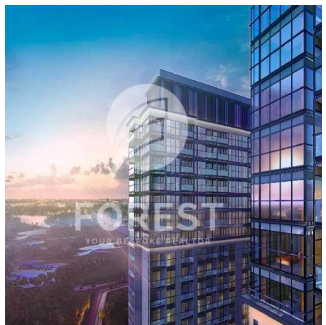

Penthouse

New Luxury 1 Bedroom Apartment In Sobha Creek Vista

Australien, New South Wales, Dawes Point, , , ,

VERKAUFSPREIS
$ 820000.00

- 493 qft
- 0 Zimmer
- 1 Schlafzimmer
- 1 Badezimmer
- 1 Etagen
- 1 qft Grundstücksfläche
- 1 Autostellplätze

Tetiana Tsybal
For Est Real Estate
Dubai, United Arab Emirates - Ortszeit

+971 55-909-1717

Amazing View.

Verfügbar Von: 01.01.1970

Etage: 4   Etagen: 4   Baujahr: 2017   Pkw-Stellplätze: 4   Baujahr: 2017   Typ: Büro