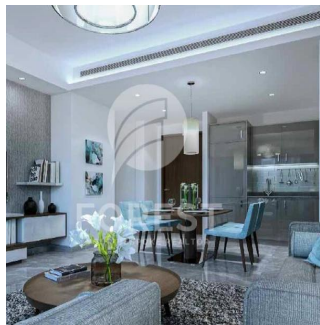

Penthouse

New Luxury 1 Bedroom Apartment In Sobha Creek Vista

Australien, New South Wales, Dawes Point, , , ,

VERKAUFSPREIS
$ 820000.00

- 493 qft
- 0 Zimmer
- 1 Schlafzimmer
- 1 Badezimmer
- 1 Etagen
- 1 qft Grundstücksfläche
- 1 Autostellplätze

Tetiana Tsybal
For Est Real Estate
Dubai, United Arab Emirates - Ortszeit

+971 55-909-1717

Amazing View.

Verfügbar Von: 01.01.1970

Etage: 4   Etagen: 4   Baujahr: 2017   Pkw-Stellplätze: 4   Baujahr: 2017   Typ: Büro