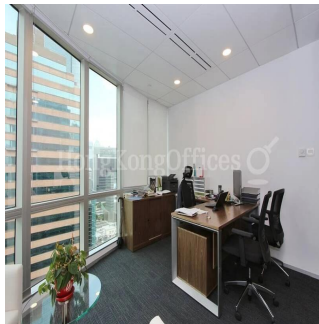

**Hong Kong Offices**  
 Hong Kong Offices  
 Admiralty, Hong Kong - Ortszeit

+852 3101 1448

View It offers an open view. There are views from two sides of this office. Internal Condition The fully fitted office is in good condition. The layout is efficient. The conference room is presentable. The meeting room is presentable. The manager room is spacious. The director room is large. The open office area is roomy enough for workstations and filing cabinets. It enjoys a direct lift lobby. Furniture is provided for a quick move in. Professionally designed reception greets your guests.